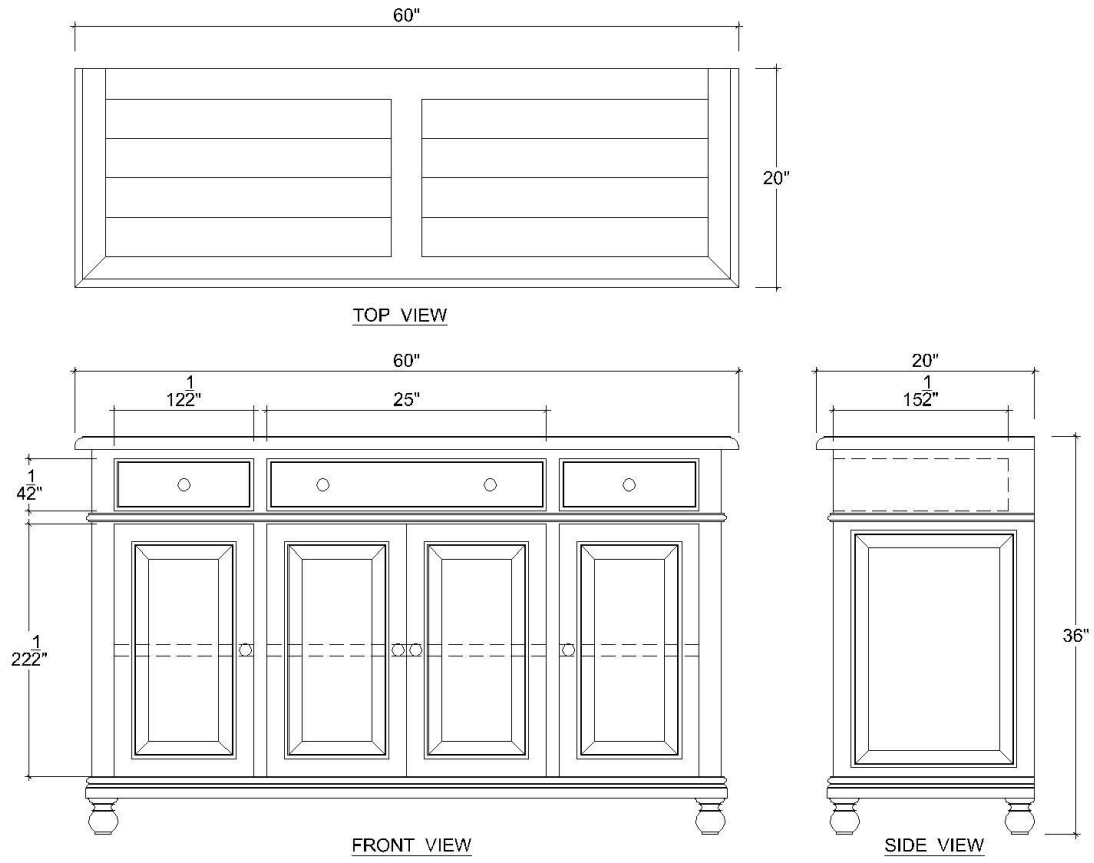

BRAMBLE

PRODUCT TEARSHEET

Farmhouse Sideboard

Shown in: **WHD DRW**

SKU: **27689**

Size: **60W x 20D x 36H in**

Overview

Farmhouse Sideboard

Visual Highlights

Technical Specification

Dimensions	60W x 20D x 36H in	CBM	0.83
Number of Packages	1	Cubic Feet	29.31 ft³
Package 1 Dimensions	61.4 x 21.3 x 38.6 in	Net Weight	110.23 lbs
Package Weight Total	121.25 lbs		
Material	Mahogany		