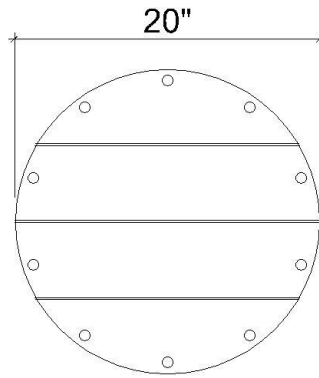

BRAMBLE

PRODUCT TEARSHEET

Urban End Table

Shown in: **VRU DRW**

SKU: **27686**

Size: **20W x 20D x 24H in**

Overview

Urban End Table

TOP VIEW

FRONT VIEW

Visual Highlights

Technical Specification

Dimensions	20W x 20D x 24H in	CBM	0.21
Number of Packages	1	Cubic Feet	7.42 ft³
Package 1 Dimensions	21.3 x 21.3 x 26.8 in	Net Weight	17.64 lbs
Package Weight Total 20.94 lbs			
Material	Rubber Wood, Steel		