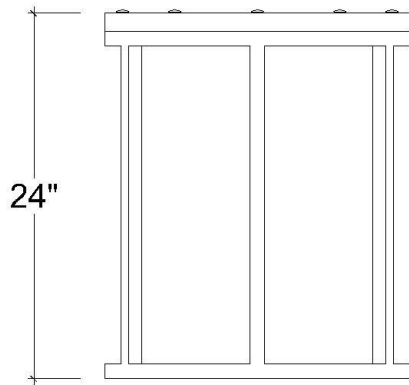

BRAMBLE

PRODUCT TEARSHEET

Urban End Table

Shown in: **VRU DRW**

SKU: **27686**

Size: **20W x 20D x 24H in**

Overview

Urban End Table

TOP VIEW

FRONT VIEW

Visual Highlights

Technical Specification

Dimensions	20W x 20D x 24H in	CBM	0.21
Number of Packages	1	Cubic Feet	7.42 ft³
Package 1 Dimensions	21.3 x 21.3 x 26.8 in	Net Weight	17.64 lbs
Package Weight Total 20.94 lbs			
Material	Rubber Wood, Steel		