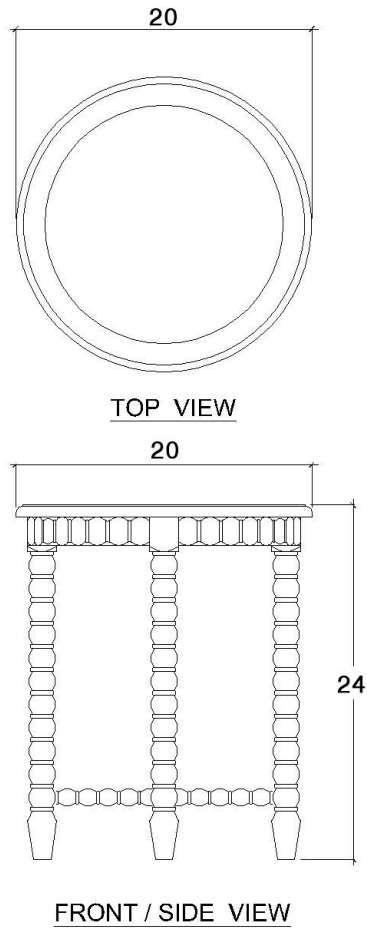

BRAMBLE

PRODUCT TEARSHEET

Cholet Round End Table

Shown in: **WHD**

SKU: **27695**

Size: **20W x 20D x 24H in**

Overview

Cholet End Coffee Table

Visual Highlights

Technical Specification

Dimensions	20W x 20D x 24H in	CBM	0.21
Number of Packages	1	Cubic Feet	7.42 ft³
Package 1 Dimensions	21.7 x 21.7 x 26.8 in	Package 1 Weight	25.35 lbs
Material	Mahogany		