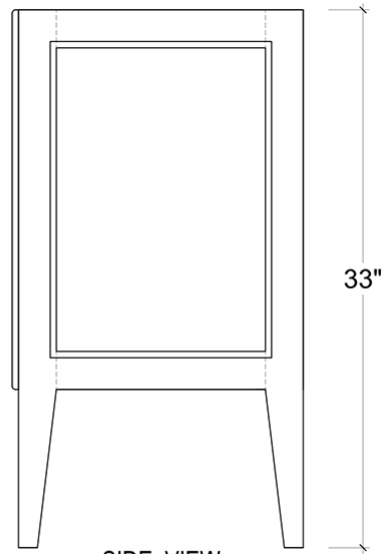

BRAMBLE

PRODUCT TEARSHEET

Rutland Bedside

Shown in: **OFW**

SKU: **76517**

Size: **30W x 18D x 34H in**

Overview

Rutland Bedside

TOP VIEW

FRONT VIEW

SIDE VIEW

Visual Highlights

Technical Specification

Dimensions	30W x 18D x 34H in	CBM	0.37
Number of Packages	1	Cubic Feet	13.07 ft³
Package 1 Dimensions	31.5 x 19.7 x 36.6 in	Net Weight	74.96 lbs
Package 2 Dimensions	14.4 x 13.4 in		
Package Weight Total	80.47 lbs		
Material	Mahogany		