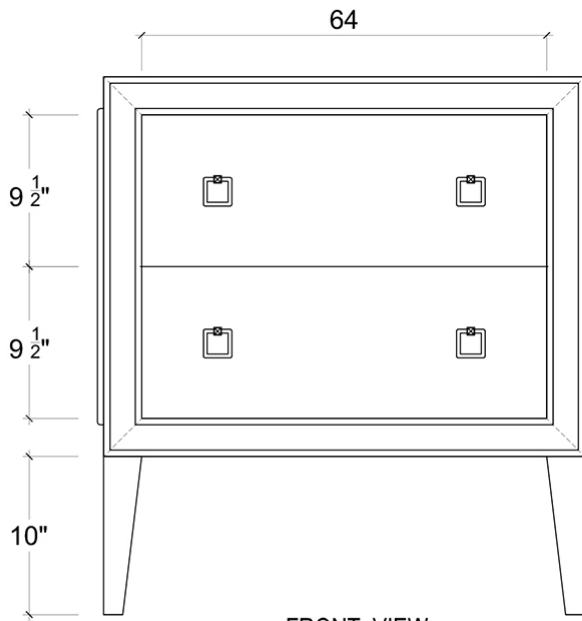

BRAMBLE

PRODUCT TEARSHEET

Rutland Bedside

Shown in: **OFW**

SKU: **76517**

Size: **30W x 18D x 34H in**

Overview

Rutland Bedside

TOP VIEW

FRONT VIEW

SIDE VIEW

Visual Highlights

Technical Specification

Dimensions	30W x 18D x 34H in	CBM	0.37
Number of Packages	1	Cubic Feet	13.07 ft³
Package 1 Dimensions	31.5 x 19.7 x 36.6 in	Net Weight	74.96 lbs
Package 2 Dimensions	14.4 x 13.4 in		
Package Weight Total	80.47 lbs		
Material	Mahogany		