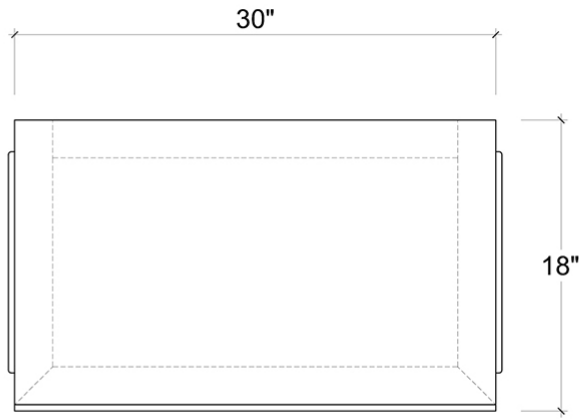

BRAMBLE

PRODUCT TEARSHEET

Rutland Bedside

Shown in: **OFW**

SKU: **76517**

Size: **30W x 18D x 34H in**

Overview

Rutland Bedside

TOP VIEW

FRONT VIEW

SIDE VIEW

Visual Highlights

Technical Specification

Dimensions	30W x 18D x 34H in	CBM	0.37
Number of Packages	1	Cubic Feet	13.07 ft³
Package 1 Dimensions	31.5 x 19.7 x 36.6 in	Net Weight	74.96 lbs
Package 2 Dimensions	14.4 x 13.4 in		
Package Weight Total	80.47 lbs		
Material	Mahogany		