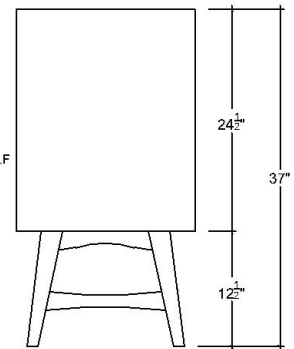

BRAMBLE

PRODUCT TEARSHEET

Metro Sideboard

Shown in: **STW**

SKU: **27658**

Size: **68W x 20D x 37H in**

Overview

Metro Sideboard

TOP VIEW

FRONT VIEW

SIDE VIEW

Visual Highlights

Technical Specification

Dimensions	68W x 20D x 37H in	CBM	0.96
Number of Packages	1	Cubic Feet	33.9 ft³
Package 1 Dimensions	69.3 x 21.3 x 39.8 in	Package 1 Weight	154.32 lbs
Package 2 Dimensions	27.6 x 27.6 x 25.2 in	Net Weight	141.1 lbs
Package Weight Total			154.32 lbs
Material	Mahogany, Rattan		