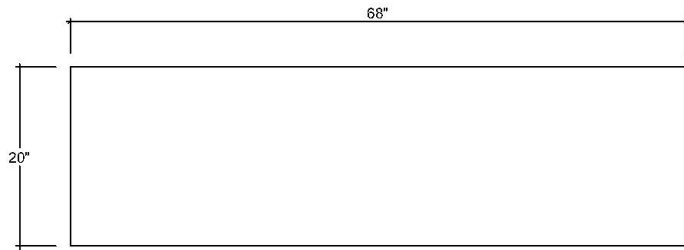

BRAMBLE

PRODUCT TEARSHEET

Metro Sideboard

Shown in: **STW**

SKU: **27658**

Size: **68W x 20D x 37H in**

Overview

Metro Sideboard

TOP VIEW

FRONT VIEW

SIDE VIEW

Visual Highlights

Technical Specification

Dimensions	68W x 20D x 37H in	CBM	0.96
Number of Packages	1	Cubic Feet	33.9 ft³
Package 1 Dimensions	69.3 x 21.3 x 39.8 in	Package 1 Weight	154.32 lbs
Package 2 Dimensions	27.6 x 27.6 x 25.2 in	Net Weight	141.1 lbs
Package Weight Total			154.32 lbs
Material	Mahogany, Rattan		