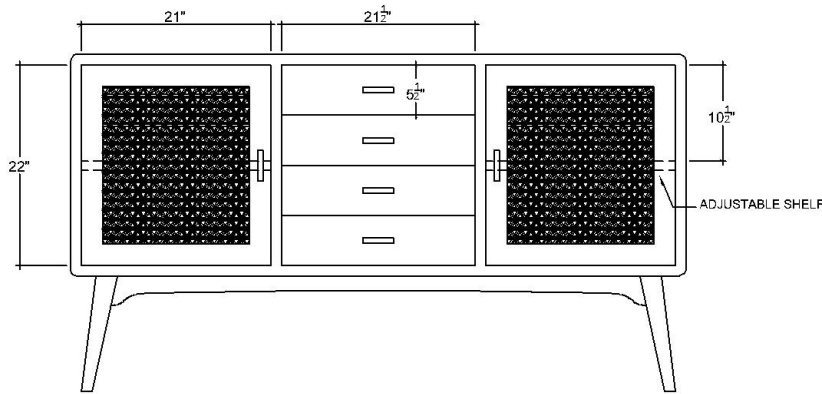

BRAMBLE

PRODUCT TEARSHEET

Metro Sideboard

Shown in: **STW**

SKU: **27658**

Size: **68W x 20D x 37H in**

Overview

Metro Sideboard

TOP VIEW

FRONT VIEW

SIDE VIEW

Visual Highlights

Technical Specification

Dimensions	68W x 20D x 37H in	CBM	0.96
Number of Packages	1	Cubic Feet	33.9 ft³
Package 1 Dimensions	69.3 x 21.3 x 39.8 in	Package 1 Weight	154.32 lbs
Package 2 Dimensions	27.6 x 27.6 x 25.2 in	Net Weight	141.1 lbs
Package Weight Total			154.32 lbs
Material	Mahogany, Rattan		