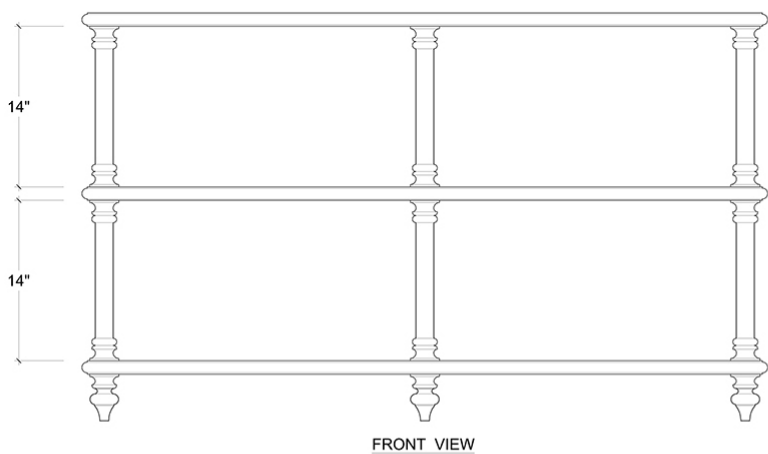

BRAMBLE

PRODUCT TEARSHEET

Tropic Console Table

Shown in: **WHD**

SKU: **27632**

Size: **60W x 12D x 36H in**

Overview

Tropic Console Table

Visual Highlights

Technical Specification

Dimensions	60W x 12D x 36H in	CBM	0.52
Number of Packages	1	Cubic Feet	18.36 ft³
Package 1 Dimensions	61.8 x 13.4 x 38.6 in	Package 1 Weight	52.91 lbs
Package 2 Dimensions	9.4 x 9.4 x 8.3 in	Net Weight	46.3 lbs
Package Weight Total	52.91 lbs		
Material	Mahogany		