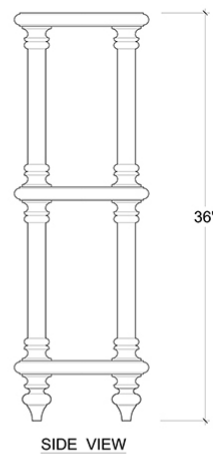

BRAMBLE

PRODUCT TEARSHEET

Tropic Console Table

Shown in: **WHD**

SKU: **27632**

Size: **60W x 12D x 36H in**

Overview

Tropic Console Table

Visual Highlights

Technical Specification

Dimensions	60W x 12D x 36H in	CBM	0.52
Number of Packages	1	Cubic Feet	18.36 ft³
Package 1 Dimensions	61.8 x 13.4 x 38.6 in	Package 1 Weight	52.91 lbs
Package 2 Dimensions	9.4 x 9.4 x 8.3 in	Net Weight	46.3 lbs
Package Weight Total	52.91 lbs		
Material	Mahogany		