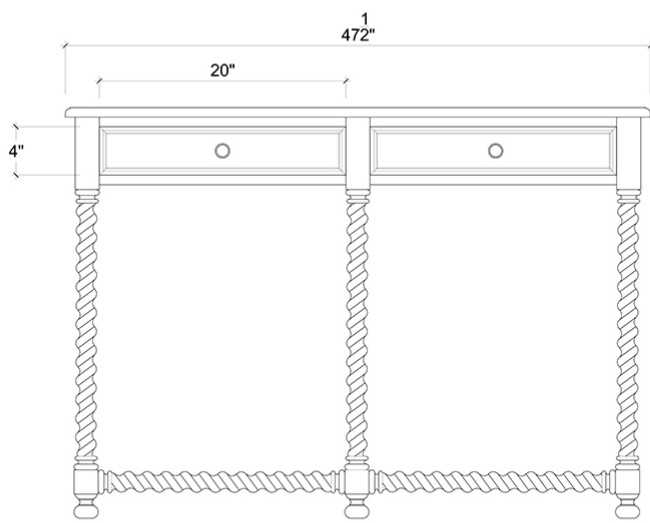

BRAMBLE

PRODUCT TEARSHEET

Wilson Console Table

Shown in: **GCH**

SKU: **27612**

Size: **48W x 18D x 33H in**

Overview

Wilson Console Table

FRONT VIEW

SIDE VIEW

Visual Highlights

Technical Specification

Dimensions	48W x 18D x 33H in	CBM	0.58
Number of Packages	1	Cubic Feet	20.48 ft³
Package 1 Dimensions	49.2 x 19.7 x 36.2 in	Package 1 Weight	66.14 lbs
Package 2 Dimensions	11.8 x 11.8 x 9.8 in	Net Weight	55.12 lbs
Package Weight Total		66.14 lbs	
Material	Mahogany		