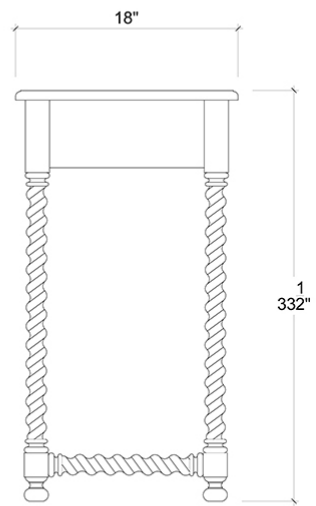

BRAMBLE

PRODUCT TEARSHEET

Wilson Console Table

Shown in: **GCH**

SKU: **27612**

Size: **48W x 18D x 33H in**

Overview

Wilson Console Table

FRONT VIEW

SIDE VIEW

Visual Highlights

Technical Specification

Dimensions	48W x 18D x 33H in	CBM	0.58
Number of Packages	1	Cubic Feet	20.48 ft³
Package 1 Dimensions	49.2 x 19.7 x 36.2 in	Package 1 Weight	66.14 lbs
Package 2 Dimensions	11.8 x 11.8 x 9.8 in	Net Weight	55.12 lbs
Package Weight Total		66.14 lbs	
Material	Mahogany		