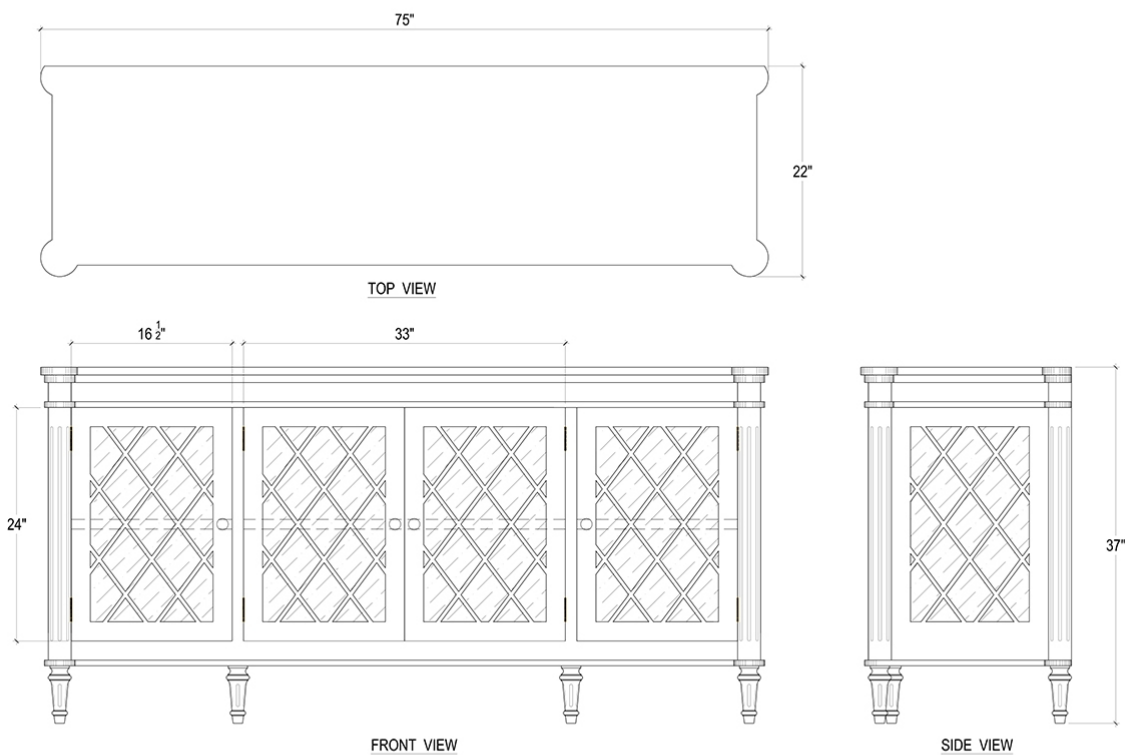

EST. **B** 1991

BRAMBLE

PRODUCT TEARSHEET

Kelly Sideboard w/ 4 LED

Shown in: **SNW**

SKU: **66937**

Size: **75W x 22D x 37H in**

Overview

Kelly Sideboard w/ 4 LED

Visual Highlights

Technical Specification

Dimensions	75W x 22D x 37H in	CBM	1.14
Number of Packages	1	Cubic Feet	40.26 ft³
Package 1 Dimensions	78 x 24.8 x 42.1 in	Package 1 Weight	171.96 lbs
Package Weight Total	171.96 lbs	Net Weight	143.3 lbs
Material	Mahogany		
No of Lights	4 LED		