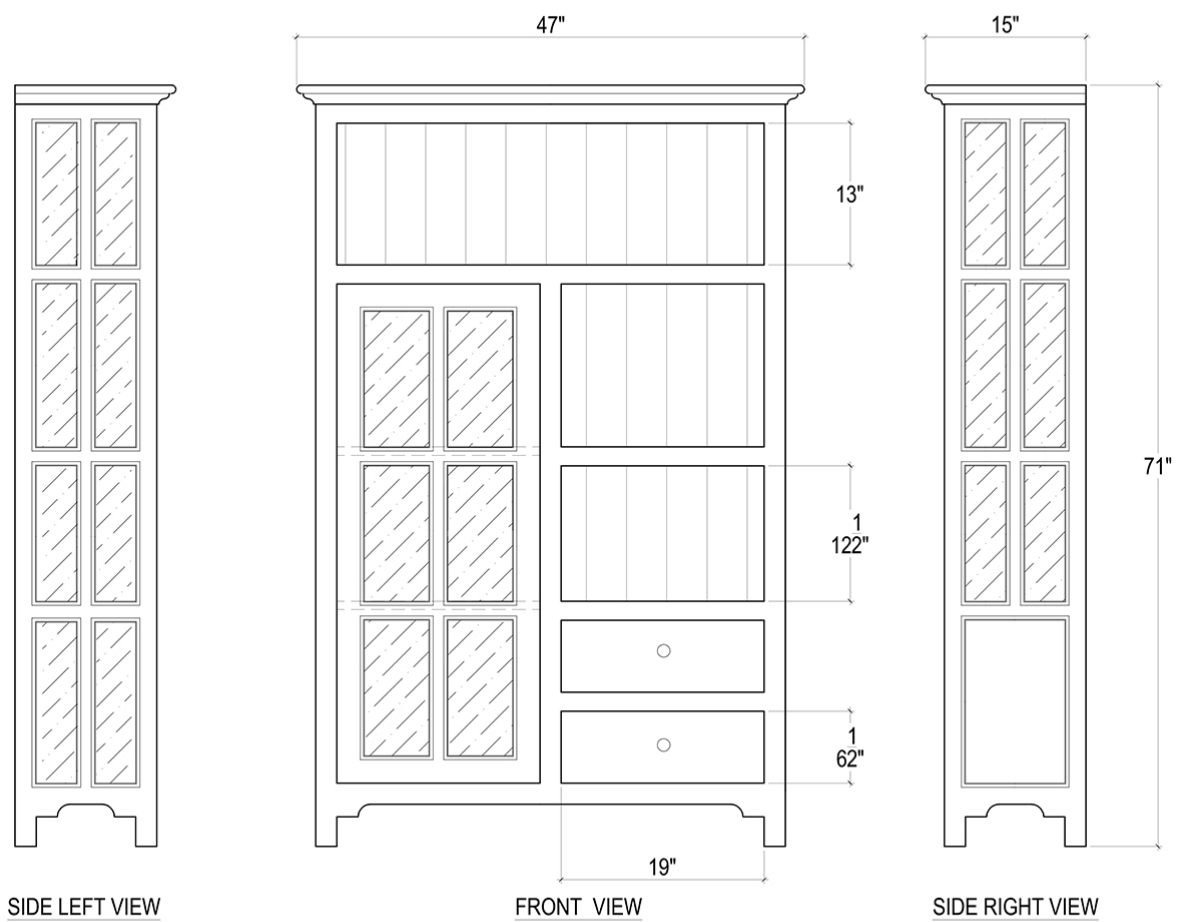

BRAMBLE

PRODUCT TEARSHEET

Aries Kitchen Single Door Cupboard w/ 6 LED

Shown in: **WCH LDT**

SKU: **63646**

Size: **47W x 15D x 71H in**

Overview

Offering distinctive styling and ample storage space, this Aries Kitchen Single Door Cupboard suits any kitchen's organizational needs. Made with mahogany wood, dovetail drawers, and beveled glass, this is one charming cupboard that doesn't sacrifice convenience for aesthetic. This piece is offered with a vast array of finish and distress options to create a truly custom design.

Visual Highlights

Technical Specification

Dimensions	47W x 15D x 71H in	CBM	0.97
Number of Packages	1	Cubic Feet	34.26 ft³
Package 1 Dimensions	50.4 x 18.1 x 76.4 in	Package 1 Weight	136.69 lbs
Package Weight Total	136.69 lbs	Net Weight	119.05 lbs
Material	Mahogany		
No of Lights	6 LED		