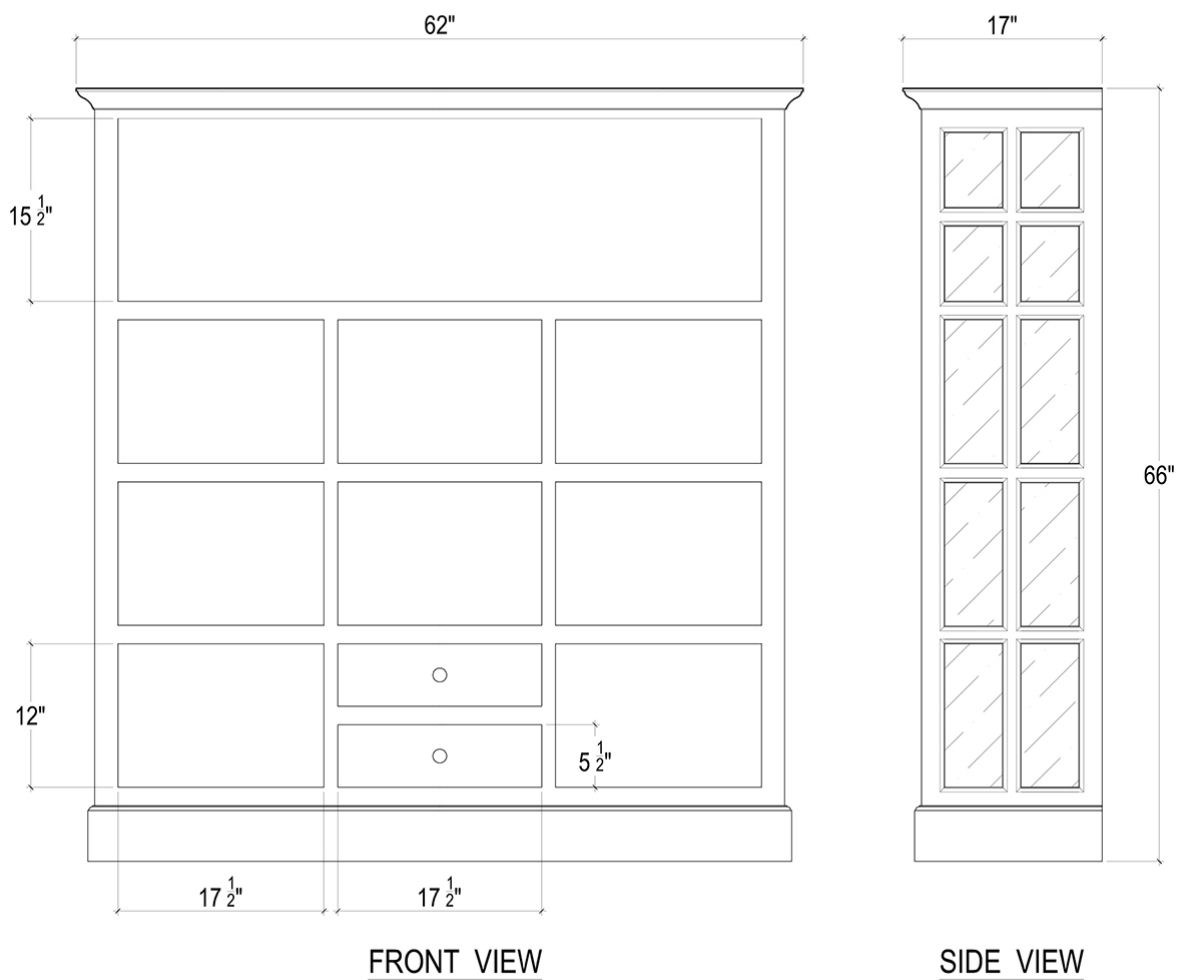

# Cape Cod Open Display w/ 9 LED

---

Shown in: **WHD FRW**

SKU: **61815**

Size: **62W x 17D x 66H in**

## Overview

---

Show off all manner of collectibles and treasures within the stylish, traditional confines of the Cape Cod Open Display cabinet. Offering an open upper shelf with cubbies and drawers below, this solid mahogany cabinet provides abundant display potential to any room. This piece is offered with a vast array of finish and distress options to create a truly custom design.

## Technical Specification

---

Dimensions	<b>62W x 17D x 66H in</b>	CBM	<b>1.32</b>
Number of Packages	<b>1</b>	Cubic Feet	<b>46.62 ft<sup>3</sup></b>
Package 1 Dimensions	<b>65.4 x 20.1 x 71.3 in</b>	Package 1 Weight	<b>169.76 lbs</b>
Package Weight Total	<b>169.76 lbs</b>	Net Weight	<b>143.3 lbs</b>
Material	<b>Mahogany</b>		
No of Lights	<b>9 LED</b>		