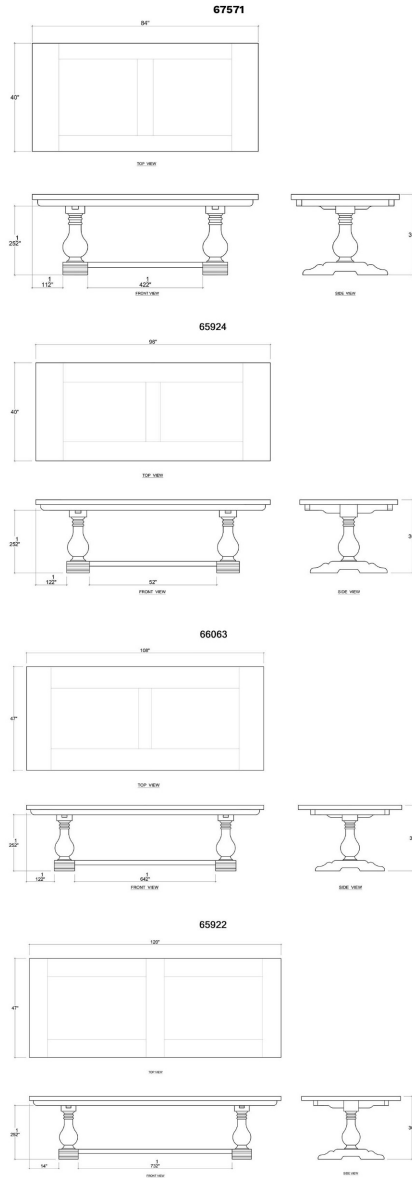

# Trestle Dining Table w/o Grooves

---

Shown in: **65964 HRW AFD (7 feet)**

SKU: **65922 / 65924 / 66063 / 67571 / 66064**

Size: **in**

## Trestle Dining Table w/out Grooves

## Technical Specification

---

Dimensions

**in**

CBM

---

Material

**Mahogany**