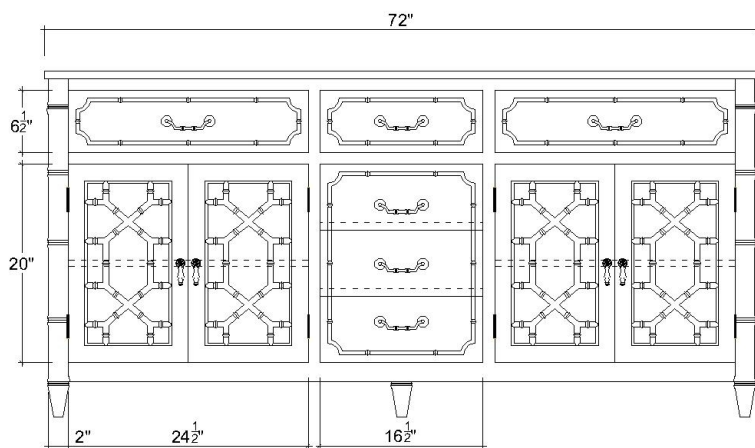

BRAMBLE

PRODUCT TEARSHEET

Grosvenor Double Vanity w/o Marble Top & Sink

Shown in: **HRW**

SKU: **66426**

Size: **72W x 23D x 35H in**

Overview

Grosvenor Double Vanity w/ out Marble Top

- Comes without sink and marble top
- Faucet not included

FRONT VIEW

FRONT VIEW

SIDE VIEW

Visual Highlights

Technical Specification

Dimensions	72W x 23D x 35H in	CBM	1.14
		Cubic Feet	40.26 ft³
Material	Mahogany		