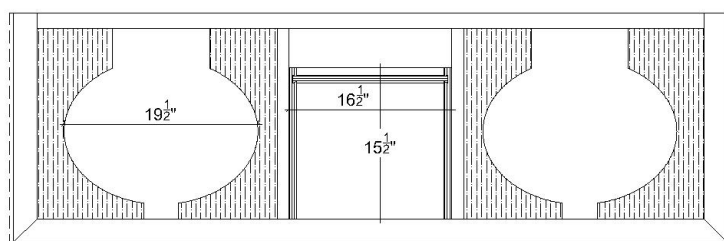

BRAMBLE

PRODUCT TEARSHEET

Grosvenor Double Vanity w/o Marble Top & Sink

Shown in: **HRW**

SKU: **66426**

Size: **72W x 23D x 35H in**

Overview

Grosvenor Double Vanity w/ out Marble Top

- Comes without sink and marble top
- Faucet not included

FRONT VIEW

FRONT VIEW

SIDE VIEW

Visual Highlights

Technical Specification

Dimensions	72W x 23D x 35H in	CBM	1.14
		Cubic Feet	40.26 ft³
Material	Mahogany		