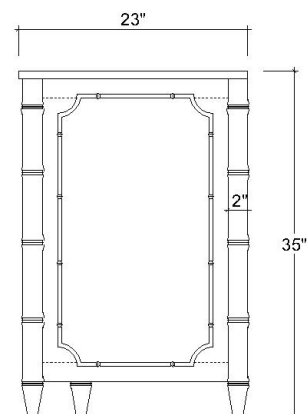

BRAMBLE

PRODUCT TEARSHEET

Grosvenor Double Vanity w/o Marble Top & Sink

Shown in: **HRW**

SKU: **66426**

Size: **72W x 23D x 35H in**

Overview

Grosvenor Double Vanity w/ out Marble Top

- Comes without sink and marble top
- Faucet not included

FRONT VIEW

FRONT VIEW

SIDE VIEW

Visual Highlights

Technical Specification

Dimensions	72W x 23D x 35H in	CBM	1.14
		Cubic Feet	40.26 ft³
Material	Mahogany		