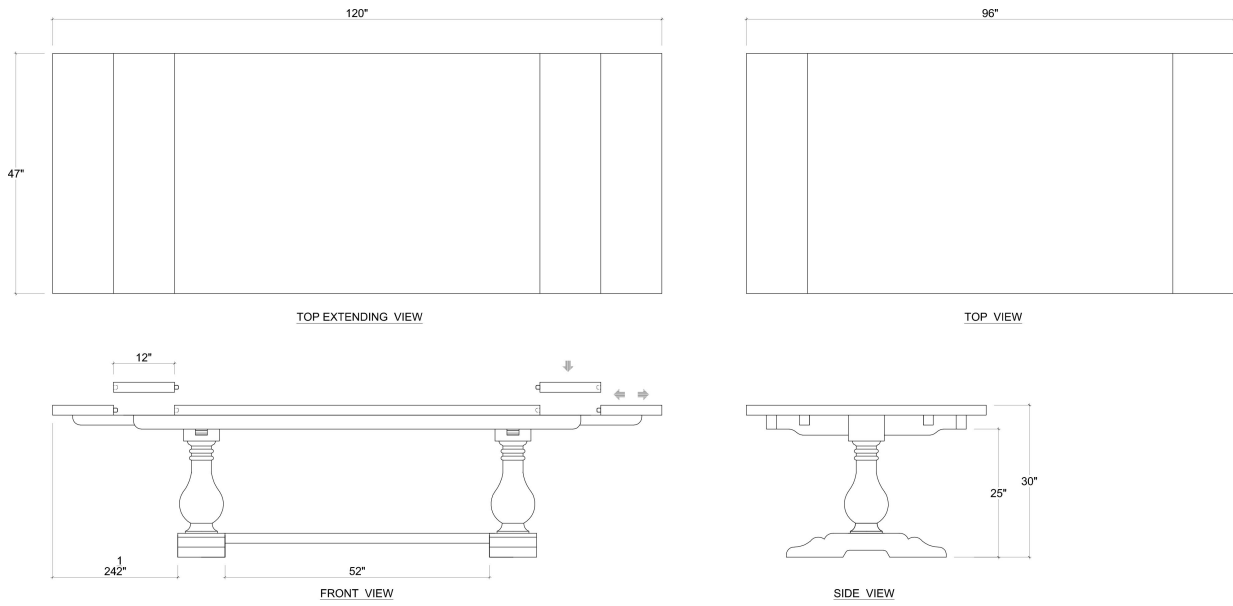

# Trestle Extension Table 96" extends to 120" w/o Grooves

---

Shown in: **BLW**

SKU: **67486**

Size: **120W x 47D x 30H in**

## Overview

---

Trestle Extension Table 96" extends to 120" w/o Grooves

## Technical Specification

---

Dimensions	<b>120W x 47D x 30H in</b>	CBM	<b>0.92</b>
Number of Packages	<b>3</b>	Cubic Feet	<b>32.49 ft<sup>3</sup></b>
Package 1 Dimensions	<b>33.1 x 10.2 x 30.7 in</b>	Net Weight	<b>268.96 lbs</b>
Package 2 Dimensions	<b>33.1 x 10.2 x 30.7 in</b>		
Package 3 Dimensions	<b>97.6 x 48.8 x 7.5 in</b>		
Package Weight Total	<b>284.4 lbs</b>		
Material	<b>Mahogany</b>		