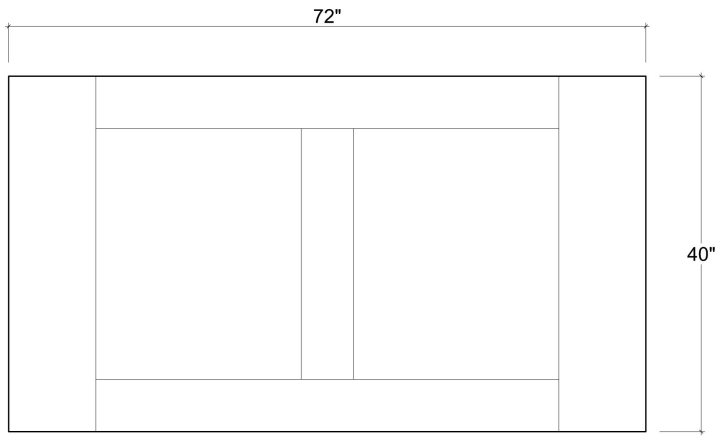

BRAMBLE

PRODUCT TEARSHEET

Riverwalk Dining Table 72" w/o Grooves

Shown in: **WHD DRW**

SKU: **66069**

Size: **72W x 40D x 30H in**

Overview

X Base Dining Table 6 Feet w/out Grooves

TOP VIEW

FRONT VIEW

SIDE VIEW

Visual Highlights

Technical Specification

Dimensions	72W x 40D x 30H in	CBM	0.72
Number of Packages	3	Cubic Feet	25.43 ft³
Package 1 Dimensions	33.1 x 12.6 x 30.7 in	Net Weight	178.57 lbs
Package 2 Dimensions	3.9 x 60.4 x 29.9 in		
Package 3 Dimensions	73.6 x 40.9 x 7.9 in		
Package Weight Total	189.6 lbs		
Material	Mahogany		