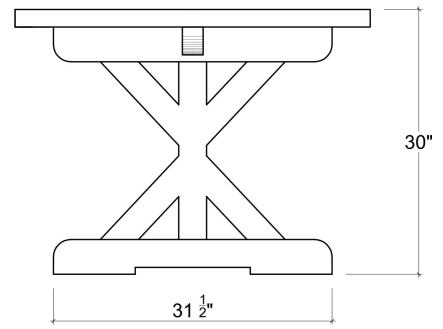

BRAMBLE

PRODUCT TEARSHEET

Riverwalk Dining Table 72" w/o Grooves

Shown in: **WHD DRW**

SKU: **66069**

Size: **72W x 40D x 30H in**

Overview

X Base Dining Table 6 Feet w/out Grooves

TOP VIEW

FRONT VIEW

SIDE VIEW

Visual Highlights

Technical Specification

Dimensions	72W x 40D x 30H in	CBM	0.72
Number of Packages	3	Cubic Feet	25.43 ft³
Package 1 Dimensions	33.1 x 12.6 x 30.7 in	Net Weight	178.57 lbs
Package 2 Dimensions	3.9 x 60.4 x 29.9 in		
Package 3 Dimensions	73.6 x 40.9 x 7.9 in		
Package Weight Total	189.6 lbs		
Material	Mahogany		