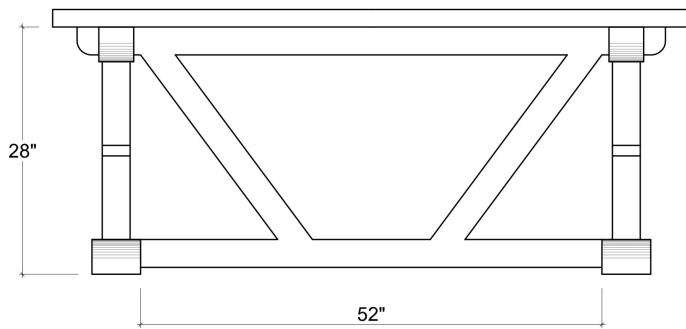

BRAMBLE

PRODUCT TEARSHEET

Riverwalk Dining Table 72" w/o Grooves

Shown in: **WHD DRW**

SKU: **66069**

Size: **72W x 40D x 30H in**

Overview

X Base Dining Table 6 Feet w/out Grooves

TOP VIEW

FRONT VIEW

SIDE VIEW

Visual Highlights

Technical Specification

Dimensions	72W x 40D x 30H in	CBM	0.72
Number of Packages	3	Cubic Feet	25.43 ft³
Package 1 Dimensions	33.1 x 12.6 x 30.7 in	Net Weight	178.57 lbs
Package 2 Dimensions	3.9 x 60.4 x 29.9 in		
Package 3 Dimensions	73.6 x 40.9 x 7.9 in		
Package Weight Total	189.6 lbs		
Material	Mahogany		