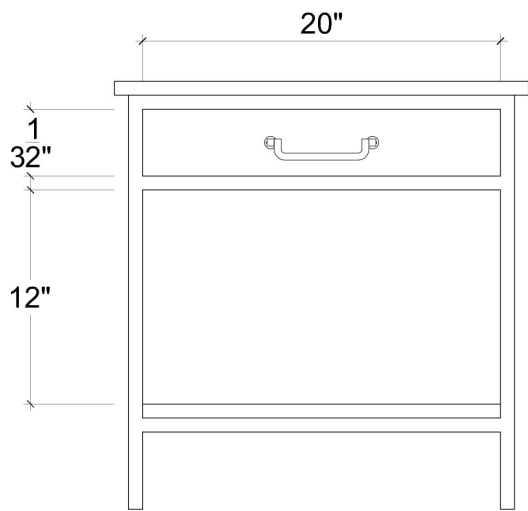

EST. *B* 1991

BRAMBLE

PRODUCT TEARSHEET

Urban Side Chess Table Small

Shown in: **MID BLW BHD**

SKU: **27501**

Size: **23W x 23D x 24H in**

Overview

Urban Side Chess Table Small

TOP VIEW

TOP/Plan VIEW

FRONT VIEW

SIDE VIEW

Visual Highlights

Technical Specification

| | | | |
|----------------------|---|------------|----------------------------|
| Dimensions | 23W x 23D x 24H in | CBM | 0.27 |
| Package Weight Total | 44.09 lbs | Cubic Feet | 9.54 ft³ |
| | | Net Weight | 37.48 lbs |
| Material | Rubber Wood, Mahogany, Steel | | |