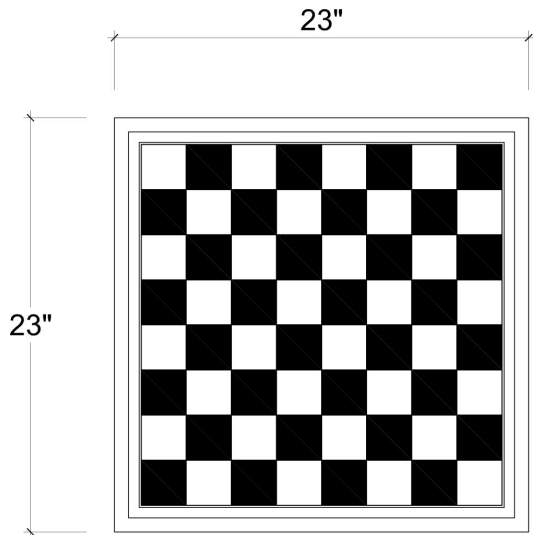

EST. *B* 1991

BRAMBLE

PRODUCT TEARSHEET

Urban Side Chess Table Small

Shown in: **MID BLW BHD**

SKU: **27501**

Size: **23W x 23D x 24H in**

Overview

Urban Side Chess Table Small

TOP VIEW

TOP/Plan VIEW

FRONT VIEW

SIDE VIEW

Visual Highlights

Technical Specification

| | | | |
|----------------------|---|------------|----------------------------|
| Dimensions | 23W x 23D x 24H in | CBM | 0.27 |
| Package Weight Total | 44.09 lbs | Cubic Feet | 9.54 ft³ |
| | | Net Weight | 37.48 lbs |
| Material | Rubber Wood, Mahogany, Steel | | |