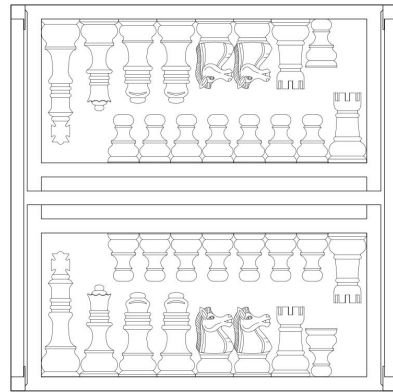

EST. *B* 1991

BRAMBLE

PRODUCT TEARSHEET

Urban Side Chess Table Small

Shown in: **MID BLW BHD**

SKU: **27501**

Size: **23W x 23D x 24H in**

Overview

Urban Side Chess Table Small

TOP VIEW

TOP/Plan VIEW

FRONT VIEW

SIDE VIEW

Visual Highlights

Technical Specification

| | | | |
|----------------------|---|------------|----------------------------|
| Dimensions | 23W x 23D x 24H in | CBM | 0.27 |
| Package Weight Total | 44.09 lbs | Cubic Feet | 9.54 ft³ |
| | | Net Weight | 37.48 lbs |
| Material | Rubber Wood, Mahogany, Steel | | |