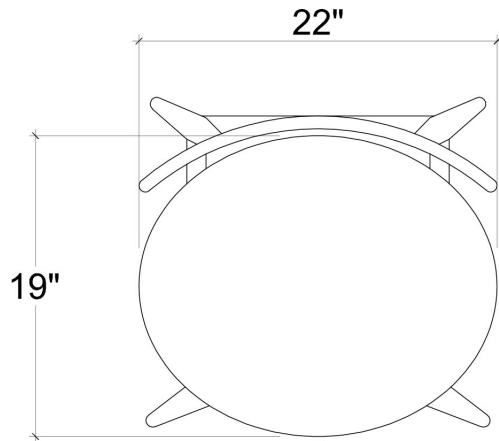

BRAMBLE

PRODUCT TEARSHEET

Pierre Dining Chair

Shown in: **STW**

SKU: **27471**

Size: **22W x 21D x 31H in**

Overview

Pierre Dining Chair

TOP VIEW

FRONT VIEW

SIDE VIEW

Visual Highlights

Technical Specification

Dimensions	22W x 21D x 31H in	CBM	0.17
Number of Packages	1	Cubic Feet	6 ft³
Package 1 Dimensions	23.6 x 22.4 x 33.5 in	Package 1 Weight	24.25 lbs
Package Weight Total	24.25 lbs	Net Weight	19.84 lbs
Material	Mahogany		