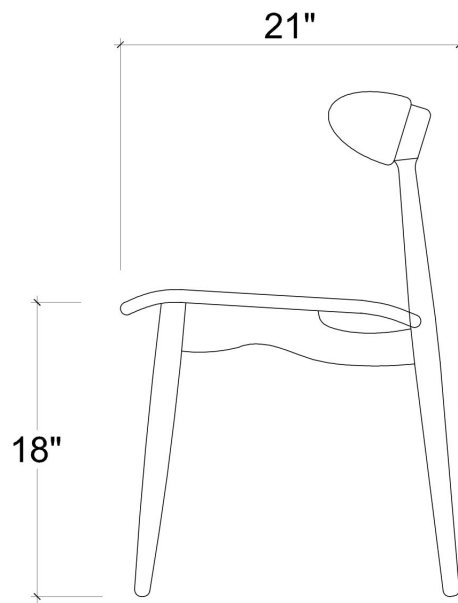

BRAMBLE

PRODUCT TEARSHEET

Pierre Dining Chair

Shown in: **STW**

SKU: **27471**

Size: **22W x 21D x 31H in**

Overview

Pierre Dining Chair

TOP VIEW

FRONT VIEW

SIDE VIEW

Visual Highlights

Technical Specification

Dimensions	22W x 21D x 31H in	CBM	0.17
Number of Packages	1	Cubic Feet	6 ft³
Package 1 Dimensions	23.6 x 22.4 x 33.5 in	Package 1 Weight	24.25 lbs
Package Weight Total	24.25 lbs	Net Weight	19.84 lbs
Material	Mahogany		