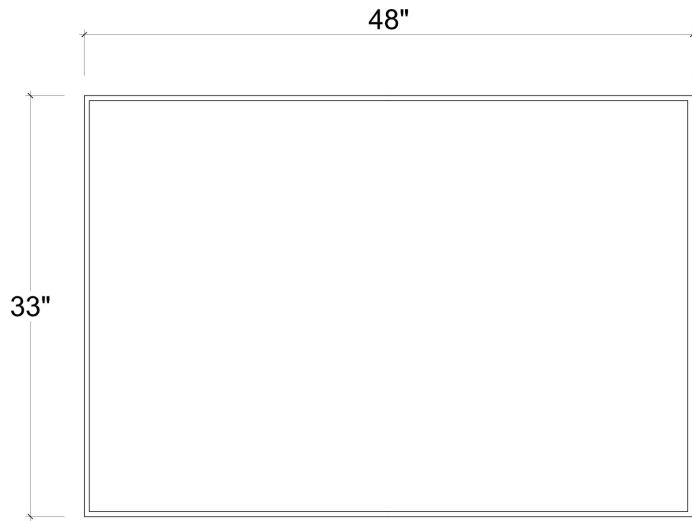

BRAMBLE

PRODUCT TEARSHEET

Wilson Coffee Table

Shown in: **GCH**

SKU: **27465**

Size: **48W x 33D x 18H in**

Overview

Wilson Coffee Table

TOP VIEW

FRONT VIEW

SIDE VIEW

Visual Highlights

Technical Specification

Dimensions	48W x 33D x 18H in	CBM	0.59
Number of Packages	1	Cubic Feet	20.84 ft³
Package 1 Dimensions	49.6 x 34.6 x 20.9 in	Package 1 Weight	55.12 lbs
Package Weight Total	55.12 lbs	Net Weight	48.5 lbs
Material	Mahogany		