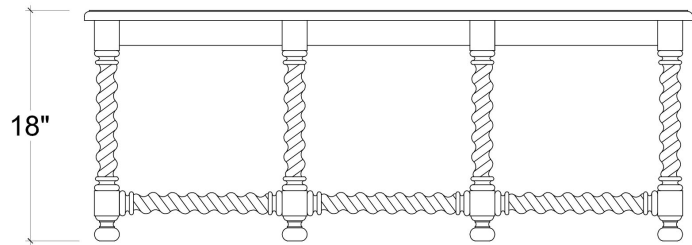

BRAMBLE

PRODUCT TEARSHEET

Wilson Coffee Table

Shown in: **GCH**

SKU: **27465**

Size: **48W x 33D x 18H in**

Overview

Wilson Coffee Table

TOP VIEW

FRONT VIEW

SIDE VIEW

Visual Highlights

Technical Specification

Dimensions	48W x 33D x 18H in	CBM	0.59
Number of Packages	1	Cubic Feet	20.84 ft³
Package 1 Dimensions	49.6 x 34.6 x 20.9 in	Package 1 Weight	55.12 lbs
Package Weight Total	55.12 lbs	Net Weight	48.5 lbs
Material	Mahogany		