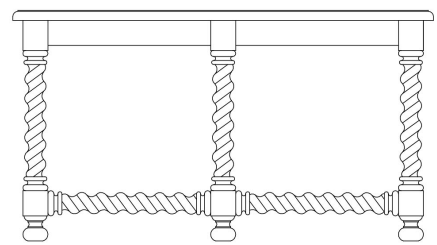

BRAMBLE

PRODUCT TEARSHEET

Wilson Coffee Table

Shown in: **GCH**

SKU: **27465**

Size: **48W x 33D x 18H in**

Overview

Wilson Coffee Table

TOP VIEW

FRONT VIEW

SIDE VIEW

Visual Highlights

Technical Specification

Dimensions	48W x 33D x 18H in	CBM	0.59
Number of Packages	1	Cubic Feet	20.84 ft³
Package 1 Dimensions	49.6 x 34.6 x 20.9 in	Package 1 Weight	55.12 lbs
Package Weight Total	55.12 lbs	Net Weight	48.5 lbs
Material	Mahogany		