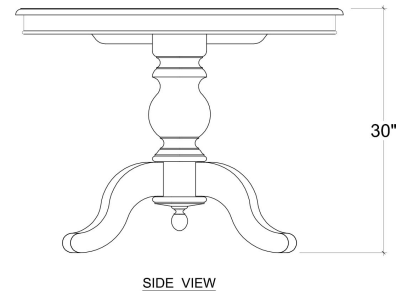

BRAMBLE

PRODUCT TEARSHEET

Farmhouse Oval Dining Table 84"

Shown in: **WHD FRW**

SKU: **27446**

Size: **84W x 40D x 30H in**

Overview

Farmhouse Oval Dining Table 84"

Visual Highlights

Technical Specification

Dimensions	84W x 40D x 30H in	CBM	0.89
Number of Packages	3	Cubic Feet	31.43 ft³
Package 1 Dimensions	85.4 x 41.7 x 5.9 in	Package 1 Weight	85.98 lbs
Package 2 Dimensions	37.4 x 14.2 x 31.1 in	Package 2 Weight	39.68 lbs
Package 3 Dimensions	37.4 x 14.2 x 31.1 in	Package 3 Weight	39.68 lbs
Package 3 Dimensions	37.4 x 14.2 x 31.1 in	Net Weight	149.91 lbs
Package Weight Total	165.35 lbs		
Material	Mahogany		