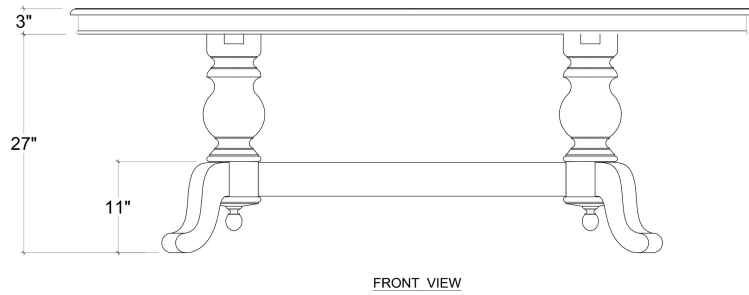

BRAMBLE

PRODUCT TEARSHEET

Farmhouse Oval Dining Table 84"

Shown in: **WHD FRW**

SKU: **27446**

Size: **84W x 40D x 30H in**

Overview

Farmhouse Oval Dining Table 84"

Visual Highlights

Technical Specification

Dimensions	84W x 40D x 30H in	CBM	0.89
Number of Packages	3	Cubic Feet	31.43 ft³
Package 1 Dimensions	85.4 x 41.7 x 5.9 in	Package 1 Weight	85.98 lbs
Package 2 Dimensions	37.4 x 14.2 x 31.1 in	Package 2 Weight	39.68 lbs
Package 3 Dimensions	37.4 x 14.2 x 31.1 in	Package 3 Weight	39.68 lbs
Package 3 Dimensions	37.4 x 14.2 x 31.1 in	Net Weight	149.91 lbs
Package Weight Total	165.35 lbs		
Material	Mahogany		