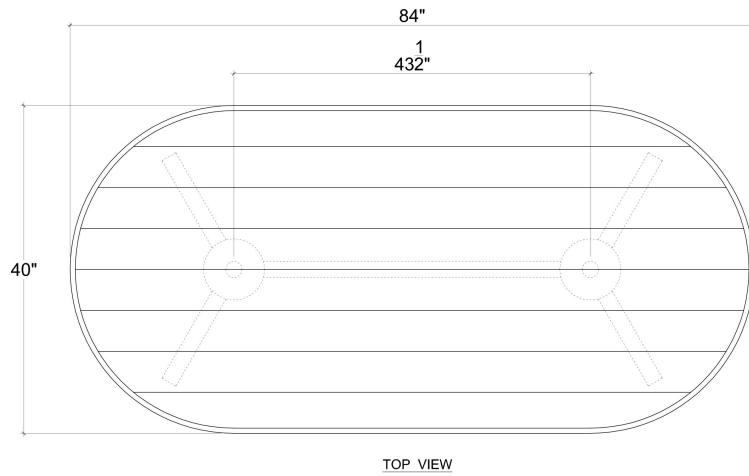

BRAMBLE

PRODUCT TEARSHEET

Farmhouse Oval Dining Table 84"

Shown in: **WHD FRW**

SKU: **27446**

Size: **84W x 40D x 30H in**

Overview

Farmhouse Oval Dining Table 84"

Visual Highlights

Technical Specification

Dimensions	84W x 40D x 30H in	CBM	0.89
Number of Packages	3	Cubic Feet	31.43 ft³
Package 1 Dimensions	85.4 x 41.7 x 5.9 in	Package 1 Weight	85.98 lbs
Package 2 Dimensions	37.4 x 14.2 x 31.1 in	Package 2 Weight	39.68 lbs
Package 3 Dimensions	37.4 x 14.2 x 31.1 in	Package 3 Weight	39.68 lbs
Package 3 Dimensions	37.4 x 14.2 x 31.1 in	Net Weight	149.91 lbs
Package Weight Total	165.35 lbs		
Material	Mahogany		