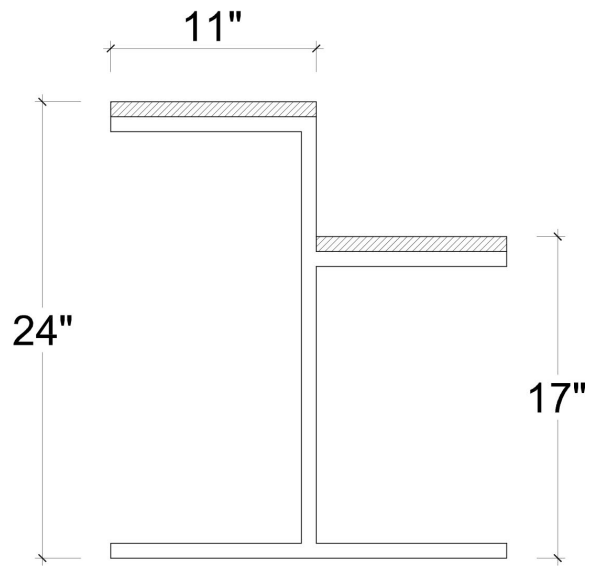

BRAMBLE

PRODUCT TEARSHEET

Urban Stepped End Table

Shown in: **MID BLW**

SKU: **27442**

Size: **21W x 21D x 24H in**

Overview

Hemsted Urban End Table

TOP VIEW

FRONT VIEW

SIDE VIEW

Visual Highlights

Technical Specification

Dimensions	21W x 21D x 24H in	CBM	0.22
Number of Packages	1	Cubic Feet	7.77 ft³
Package 1 Dimensions	22.4 x 22.4 x 26.8 in	Package 1 Weight	17.64 lbs
Package Weight Total	17.64 lbs	Net Weight	13.23 lbs
Material	Rubber Wood, Steel		