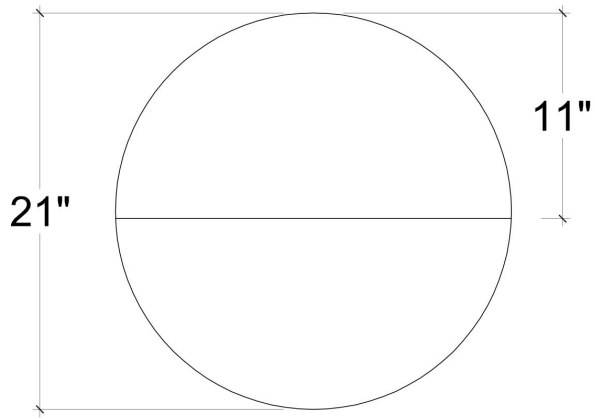

BRAMBLE

PRODUCT TEARSHEET

Urban Stepped End Table

Shown in: **MID BLW**

SKU: **27442**

Size: **21W x 21D x 24H in**

Overview

Hemsted Urban End Table

TOP VIEW

FRONT VIEW

SIDE VIEW

Visual Highlights

Technical Specification

Dimensions	21W x 21D x 24H in	CBM	0.22
Number of Packages	1	Cubic Feet	7.77 ft³
Package 1 Dimensions	22.4 x 22.4 x 26.8 in	Package 1 Weight	17.64 lbs
Package Weight Total	17.64 lbs	Net Weight	13.23 lbs
Material	Rubber Wood, Steel		