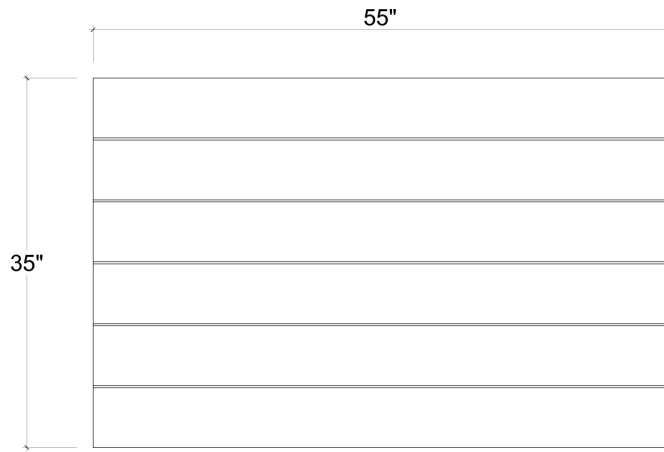

BRAMBLE

PRODUCT TEARSHEET

Orla Urban Coffee Table

Shown in: **MID BLW**

SKU: **27378**

Size: **55W x 35D x 18H in**

Overview

Orla Urban Coffee Table

TOP VIEW

FRONT VIEW

SIDE VIEW

Visual Highlights

Technical Specification

Dimensions	55W x 35D x 18H in	CBM	0.72
Number of Packages	1	Cubic Feet	25.43 ft³
Package 1 Dimensions	56.7 x 37 x 20.9 in	Package 1 Weight	114.64 lbs
Package Weight Total	114.64 lbs	Net Weight	103.62 lbs
Material	Rubber Wood, Steel		