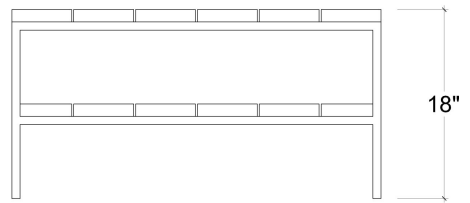

BRAMBLE

PRODUCT TEARSHEET

Orla Urban Coffee Table

Shown in: **MID BLW**

SKU: **27378**

Size: **55W x 35D x 18H in**

Overview

Orla Urban Coffee Table

TOP VIEW

FRONT VIEW

SIDE VIEW

Visual Highlights

Technical Specification

Dimensions	55W x 35D x 18H in	CBM	0.72
Number of Packages	1	Cubic Feet	25.43 ft³
Package 1 Dimensions	56.7 x 37 x 20.9 in	Package 1 Weight	114.64 lbs
Package Weight Total	114.64 lbs	Net Weight	103.62 lbs
Material	Rubber Wood, Steel		