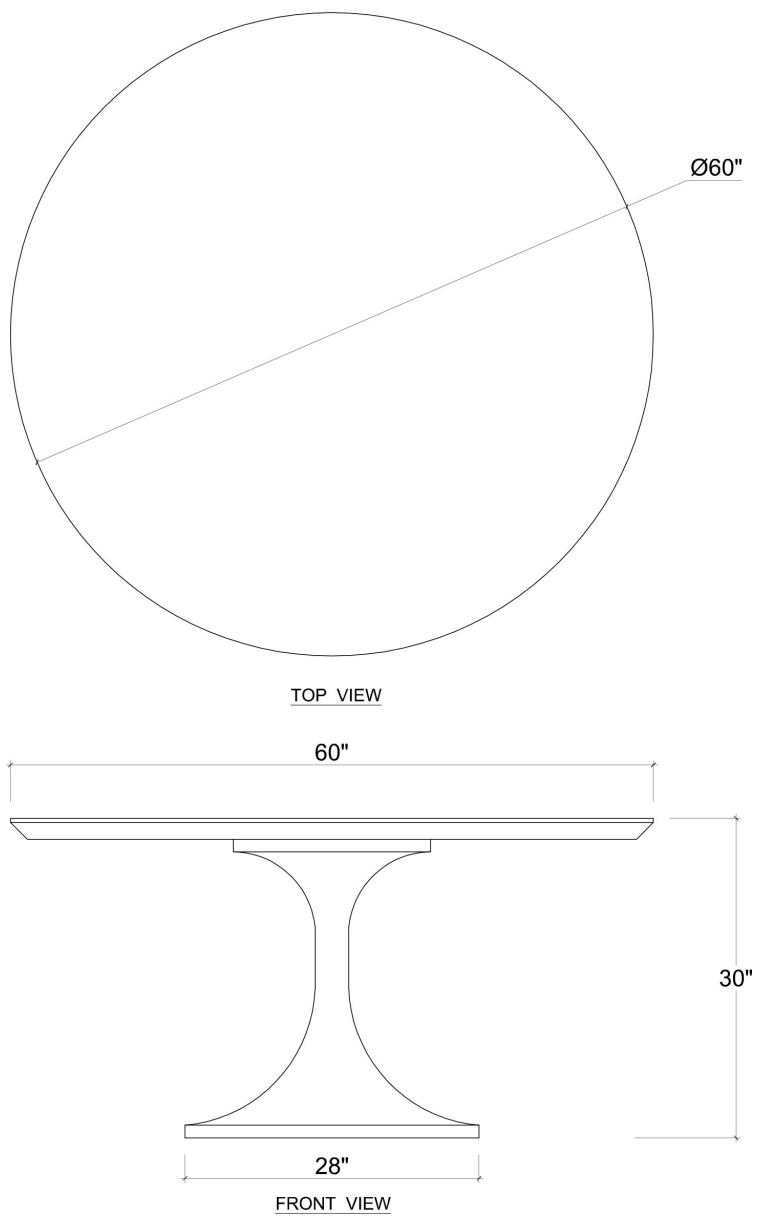

BRAMBLE

PRODUCT TEARSHEET

Pierre Round Dining Table 60"

Shown in: **BBA**

SKU: **27368**

Size: **60W x 60D x 30H in**

Overview

Pierre Round Dining Table 5'

Visual Highlights

Technical Specification

Dimensions	60W x 60D x 30H in	CBM	0.72
Number of Packages	2	Cubic Feet	25.43 ft³
Package 1 Dimensions	73.6 x 73.6 x 4.7 in	Package 1 Weight	127.87 lbs
Package 2 Dimensions	29.1 x 29.1 x 30.7 in	Package 2 Weight	189.6 lbs
Package Weight Total	317.47 lbs	Net Weight	288.81 lbs
Material	Mahogany		