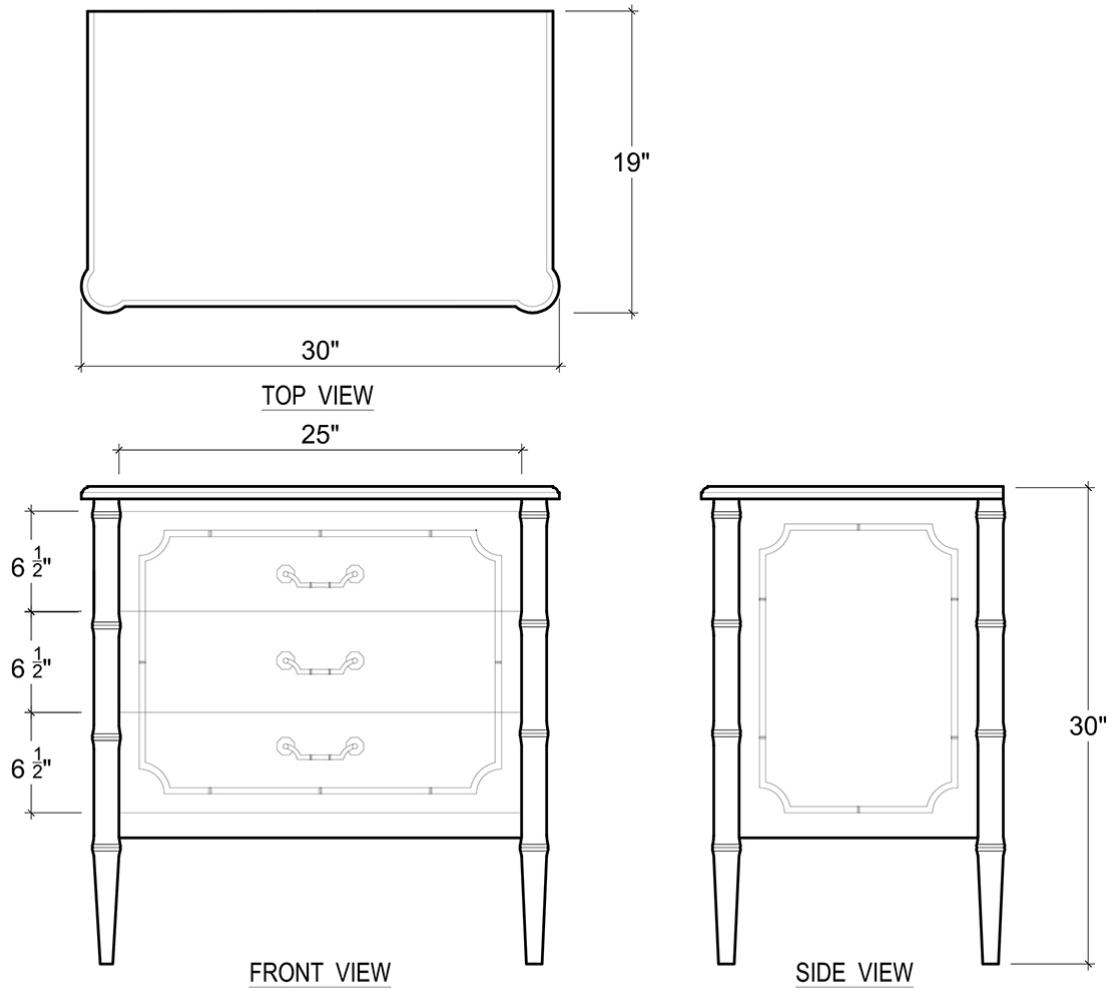

BRAMBLE

PRODUCT TEARSHEET

Chelsea 3 Drawer Bedside

Shown in: **HRW LDT**

SKU: **76437**

Size: **30W x 19D x 30H in**

Overview

Chelsea Three Drawer Bedside

Visual Highlights

Technical Specification

Dimensions	30W x 19D x 30H in	CBM	0.35
Number of Packages	1	Cubic Feet	12.36 ft³
Package 1 Dimensions	33.1 x 22 x 35.4 in	Package 1 Weight	68.34 lbs
Package Weight Total	68.34 lbs	Net Weight	61.73 lbs
Material	Mahogany		