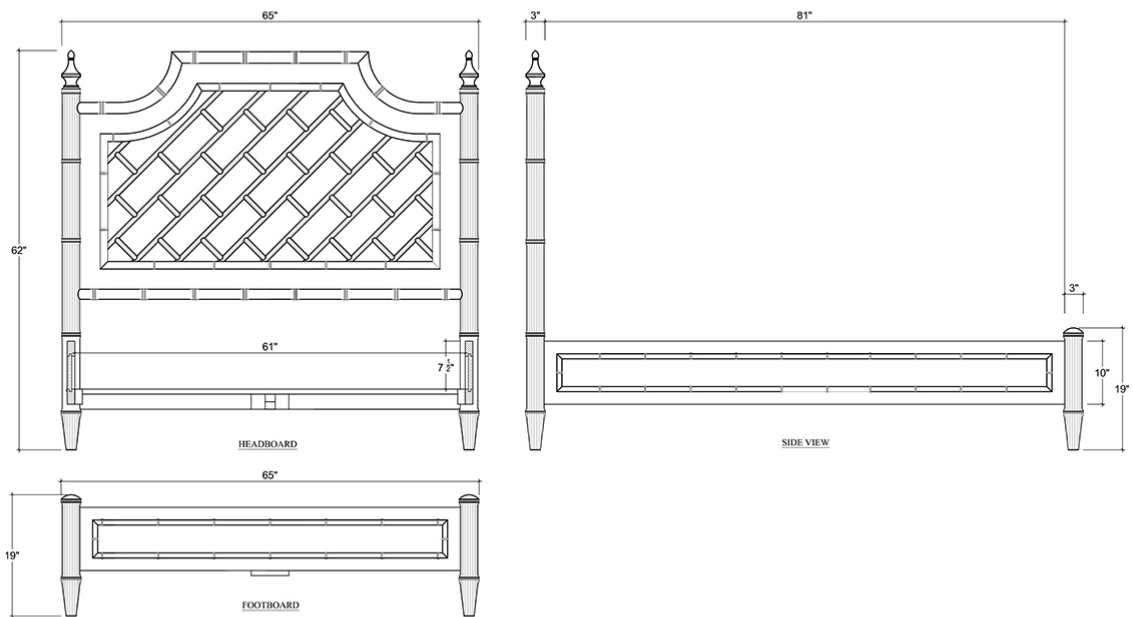

BRAMBLE

PRODUCT TEARSHEET

Chelsea Bed Queen

Shown in: **TRW**

SKU: **76436**

Size: **65W x 87D x 62H in**

Overview

Chelsea Queen Bed

Visual Highlights

Technical Specification

Dimensions	65W x 87D x 62H in	CBM	0.66
Number of Packages	3	Cubic Feet	23.31 ft³
Package 1 Dimensions	68.1 x 6.1 x 67.7 in	Package 1 Weight	84.79 lbs
Package 2 Dimensions	68.3 x 6.1 x 24.4 in	Package 2 Weight	30.64 lbs
Package 3 Dimensions	85.4 x 15 x 15.4 in	Package 3 Weight	58.73 lbs
		Net Weight	134.48 lbs
Package Weight Total			174.16 lbs
Material	Mahogany		