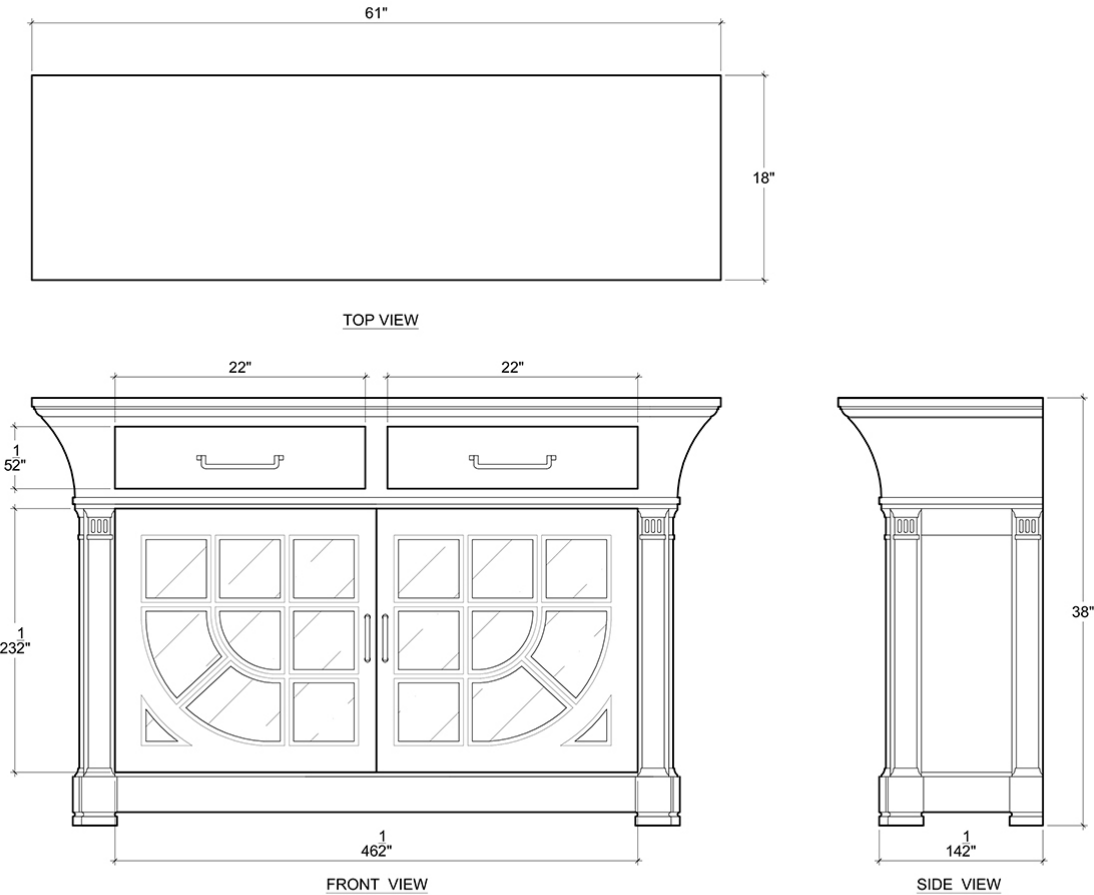

BRAMBLE

PRODUCT TEARSHEET

Kew Cabinet

Shown in: **BBA WCH**

SKU: **76414**

Size: **61W x 18D x 38H in**

Overview

Kew Cabinet

Visual Highlights

Technical Specification

Dimensions	61W x 18D x 38H in	CBM	0.83
Number of Packages	1	Cubic Feet	29.31 ft³
Package 1 Dimensions	64.6 x 21.3 x 43.7 in	Package 1 Weight	149.91 lbs
Package Weight Total	149.91 lbs	Net Weight	138.89 lbs
Material	Mahogany		