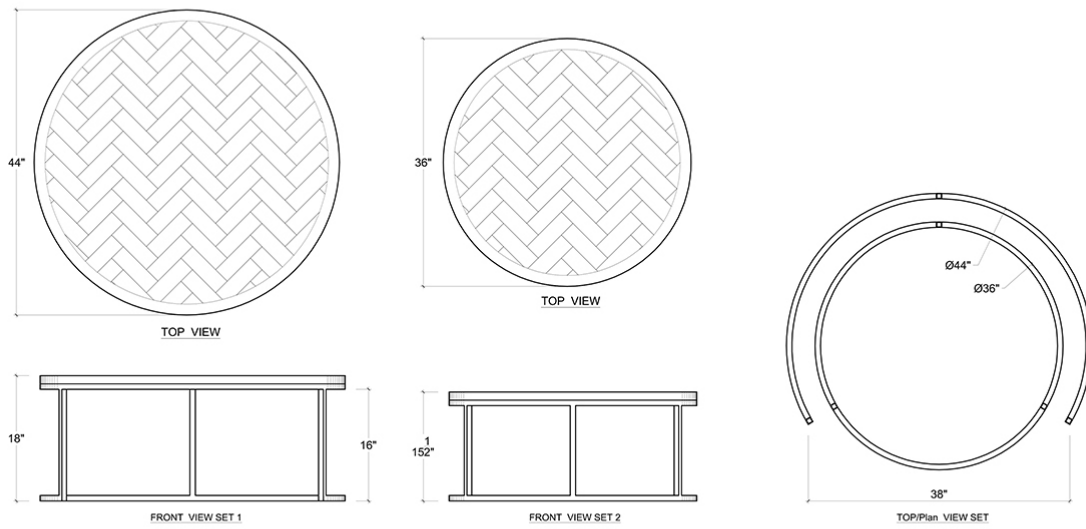

Overview

Paddington Coffee with Parquet top