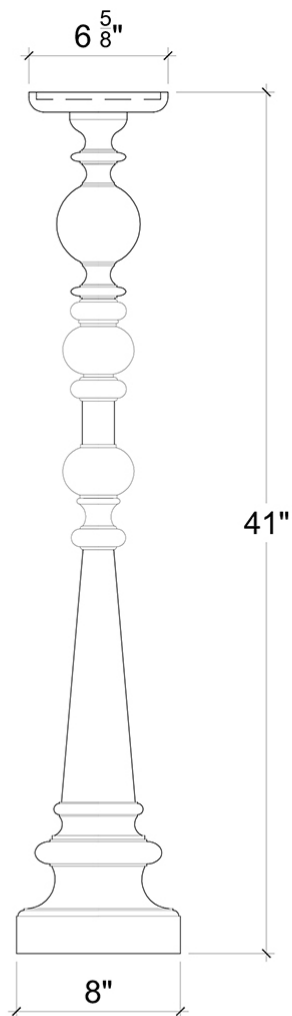

BRAMBLE

PRODUCT TEARSHEET

Boriche Candle Stand Medium

Shown in: **BBA**

SKU: **27250**

Size: **8W x 8D x 41H in**

Overview

Boriche Candle Stand Medium

FRONT VIEW

Visual Highlights

Technical Specification

Dimensions	8W x 8D x 41H in	CBM	0.06
Number of Packages	1	Cubic Feet	2.12 ft³
Package 1 Dimensions	11 x 11 x 46.9 in	Package 1 Weight	24.25 lbs
Package Weight Total	24.25 lbs	Net Weight	22.05 lbs
Material	Mahogany		