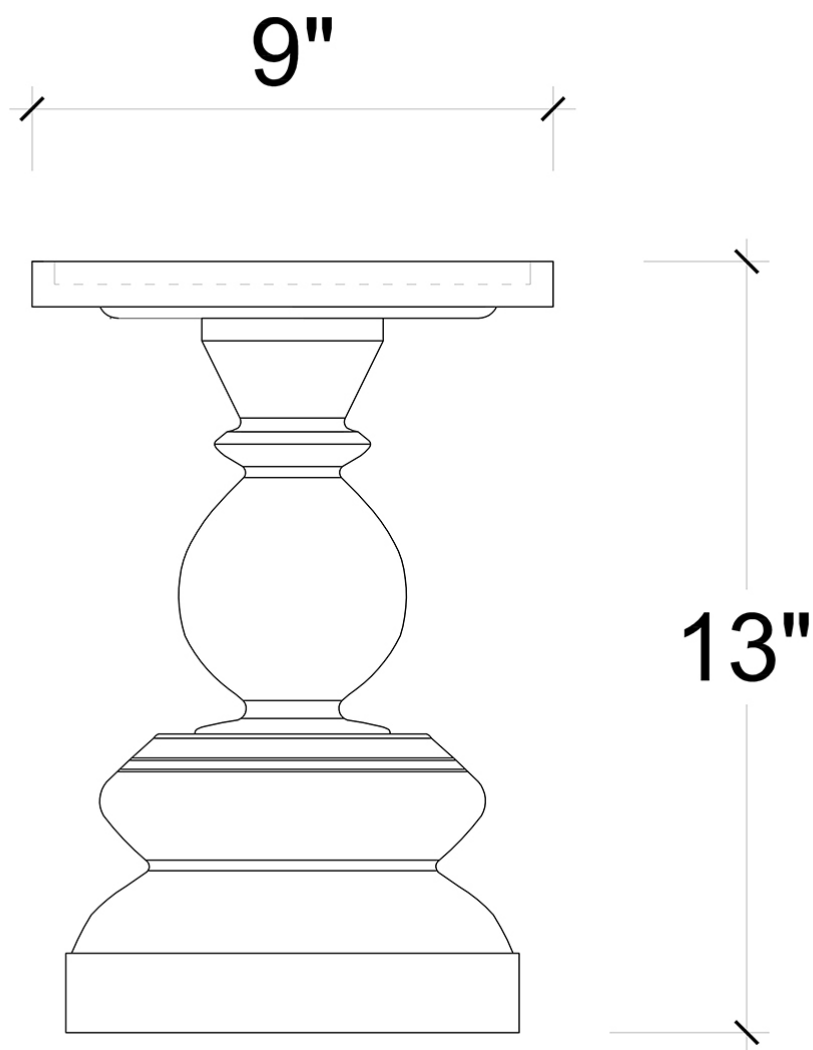

BRAMBLE

PRODUCT TEARSHEET

Bobèche Burma

Shown in: **BBA**

SKU: **27199**

Size: **9W x 9D x 14H in**

Overview

Bobèche Burma

Visual Highlights

Technical Specification

Dimensions	9W x 9D x 14H in	CBM	0.03
Number of Packages	1	Cubic Feet	1.06 ft³
Package 1 Dimensions	12.2 x 12.2 x 18.9 in	Package 1 Weight	18.74 lbs
Package Weight Total	18.74 lbs	Net Weight	17.64 lbs
Material	Mahogany		