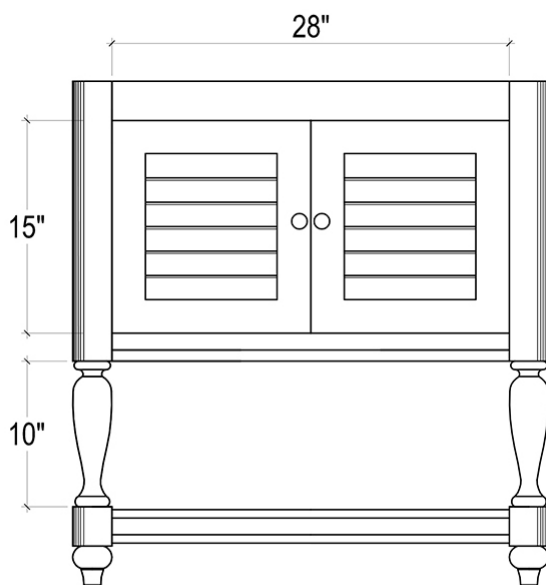

BRAMBLE

PRODUCT TEARSHEET

Cottage Guest Vanity w/o Marble Top & Sink

Shown in: **WHD**

SKU: **66076**

Size: **33W x 23D x 35H in**

Overview

Outfit a guest bath with style, and embellish a cottage-feel décor. The Cottage Guest Vanity without marble & sink is built from solid mahogany and fits nicely in a compact washroom space.

- Comes without sink and marble top
- Faucet not included

TOP VIEW

FRONT VIEW

SIDE VIEW

Visual Highlights

Technical Specification

Dimensions	33W x 23D x 35H in	CBM	0.54
Number of Packages	1	Cubic Feet	19.07 ft³
Package 1 Dimensions	36.6 x 26.4 x 40.9 in	Package 1 Weight	55.12 lbs
Package Weight Total	55.12 lbs	Net Weight	48.5 lbs
Material	Mahogany		