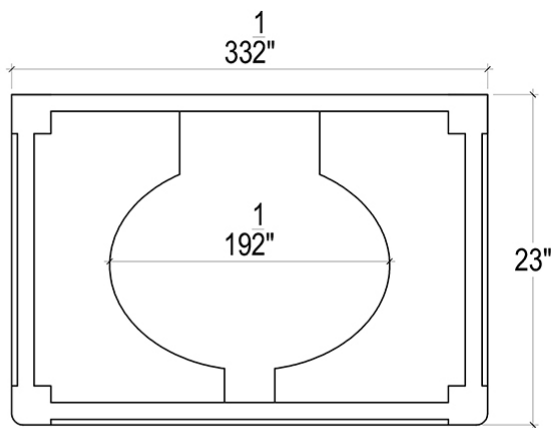

BRAMBLE

PRODUCT TEARSHEET

Cottage Guest Vanity w/o Marble Top & Sink

Shown in: **WHD**

SKU: **66076**

Size: **33W x 23D x 35H in**

Overview

Outfit a guest bath with style, and embellish a cottage-feel décor. The Cottage Guest Vanity without marble & sink is built from solid mahogany and fits nicely in a compact washroom space.

- Comes without sink and marble top
- Faucet not included

TOP VIEW

FRONT VIEW

SIDE VIEW

Visual Highlights

Technical Specification

Dimensions	33W x 23D x 35H in	CBM	0.54
Number of Packages	1	Cubic Feet	19.07 ft³
Package 1 Dimensions	36.6 x 26.4 x 40.9 in	Package 1 Weight	55.12 lbs
Package Weight Total	55.12 lbs	Net Weight	48.5 lbs
Material	Mahogany		