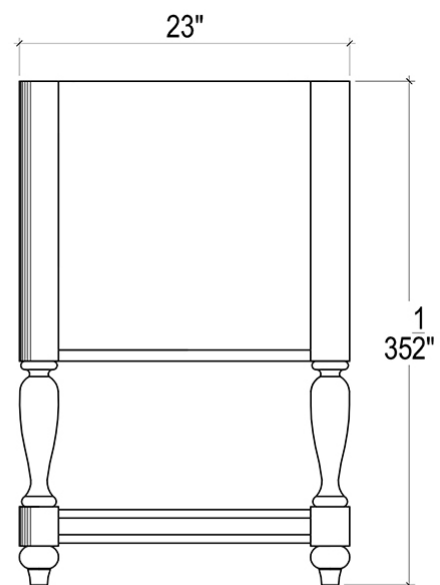

BRAMBLE

PRODUCT TEARSHEET

Cottage Guest Vanity w/o Marble Top & Sink

Shown in: **WHD**

SKU: **66076**

Size: **33W x 23D x 35H in**

Overview

Outfit a guest bath with style, and embellish a cottage-feel décor. The Cottage Guest Vanity without marble & sink is built from solid mahogany and fits nicely in a compact washroom space.

- Comes without sink and marble top
- Faucet not included

TOP VIEW

FRONT VIEW

SIDE VIEW

Visual Highlights

Technical Specification

Dimensions	33W x 23D x 35H in	CBM	0.54
Number of Packages	1	Cubic Feet	19.07 ft³
Package 1 Dimensions	36.6 x 26.4 x 40.9 in	Package 1 Weight	55.12 lbs
Package Weight Total	55.12 lbs	Net Weight	48.5 lbs
Material	Mahogany		