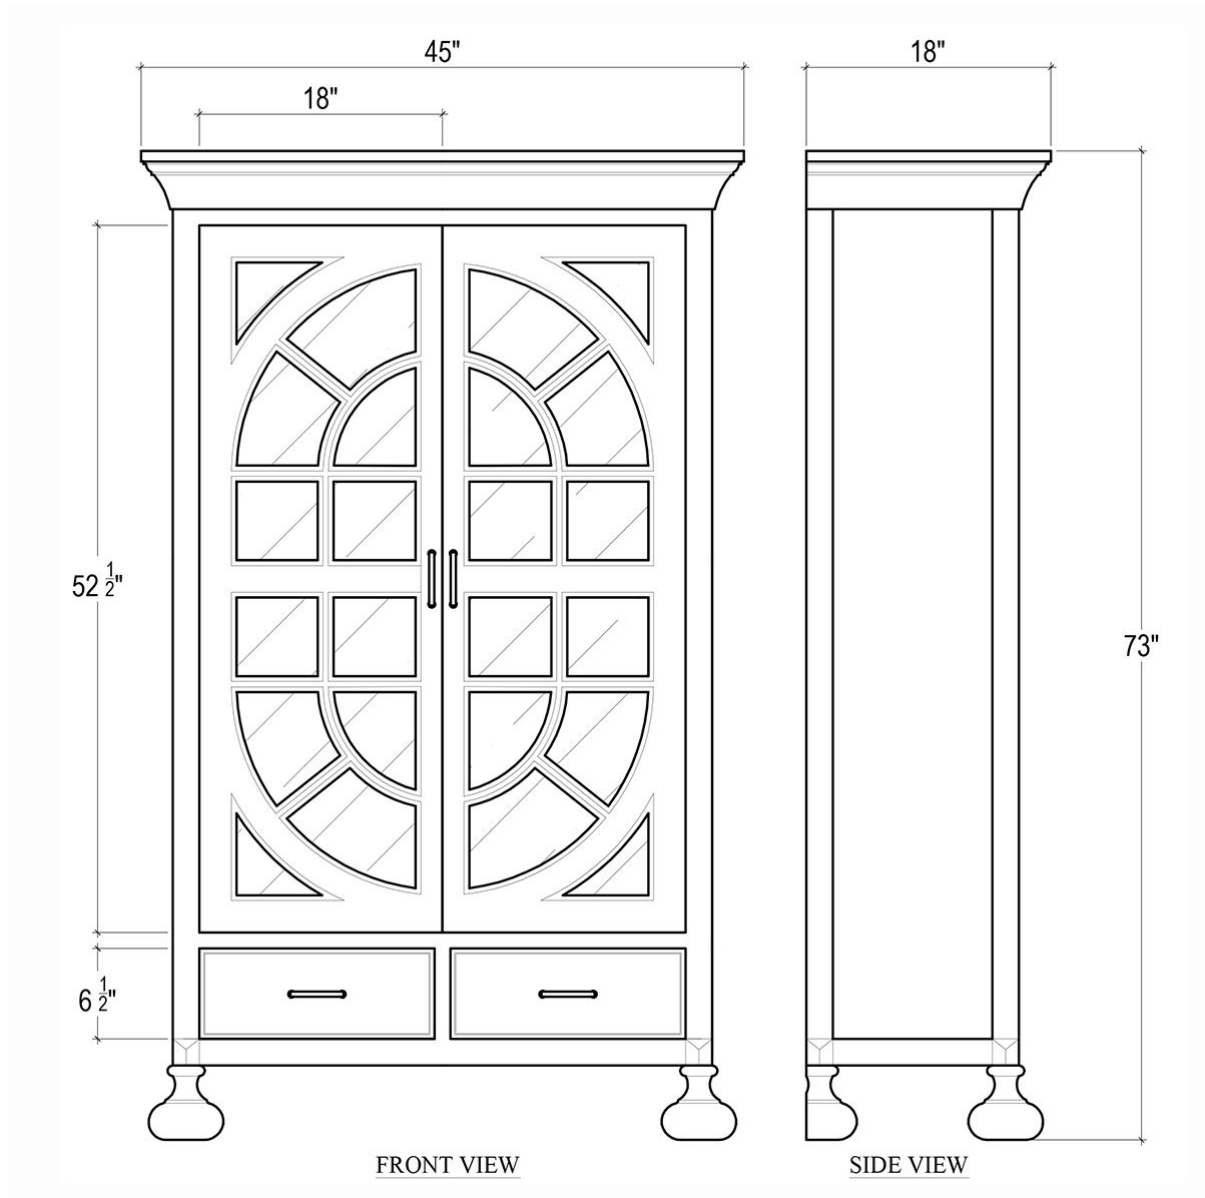

# Lambeth Glass Cabinet

---

Shown in: **STW OFW**

SKU: **76356**

Size: **44W x 18D x 73H in**

## Overview

---

Lambeth glass cabinet