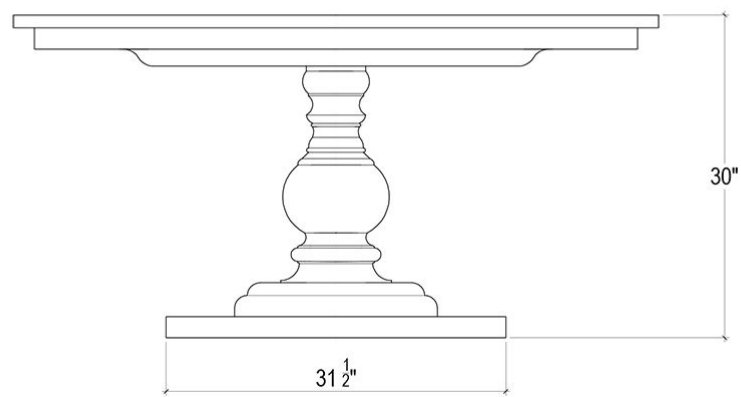

BRAMBLE

PRODUCT TEARSHEET

Goucho Round Dining Table 60"

Shown in: **STW**

SKU: **76328**

Size: **60W x 60D x 30H in**

Overview

Goucho Round Dining Table 60"

TOP VIEW

FRONT VIEW

Visual Highlights

Technical Specification

Dimensions	60W x 60D x 30H in	CBM	0.93
Number of Packages	2	Cubic Feet	32.84 ft³
Package 1 Dimensions	63 x 63 x 8.7 in	Package 1 Weight	109.42 lbs
Package 2 Dimensions	34.6 x 34.6 x 34.3 in	Package 2 Weight	130.89 lbs
Package Weight Total	240.3 lbs	Net Weight	229.28 lbs
Material	Mahogany	Best Seller	