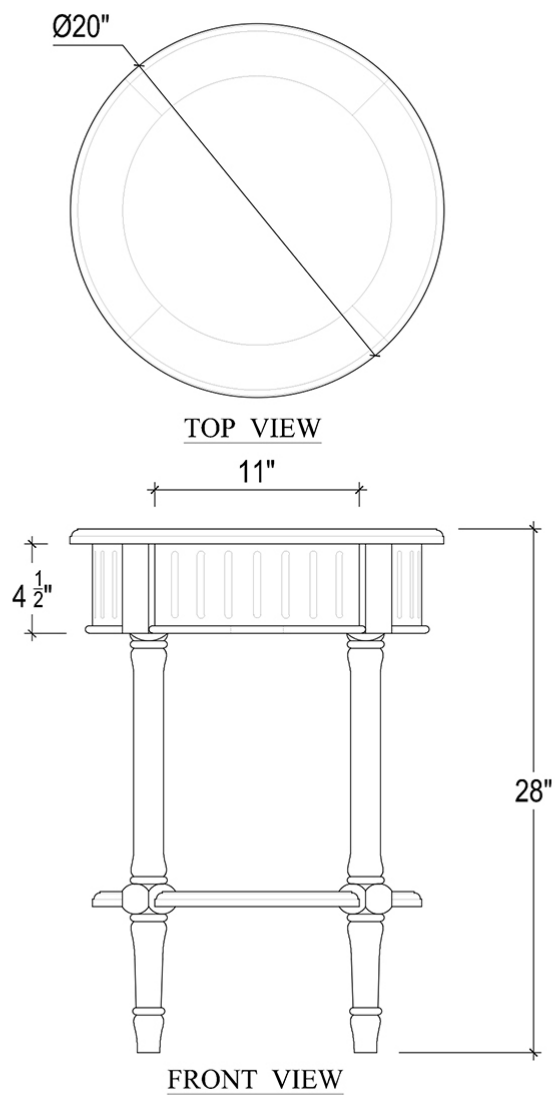

BRAMBLE

PRODUCT TEARSHEET

Covington Side Table

Shown in: **SGE**

SKU: **26964**

Size: **20W x 20D x 28H in**

Overview

Covington Side Table

Visual Highlights

Technical Specification

Dimensions	20W x 20D x 28H in	CBM	0.22
Number of Packages	1	Cubic Feet	7.77 ft³
Package 1 Dimensions	22.8 x 22.8 x 33.1 in	Package 1 Weight	36.38 lbs
Package Weight Total	36.38 lbs	Net Weight	33.07 lbs
Material	Mahogany		