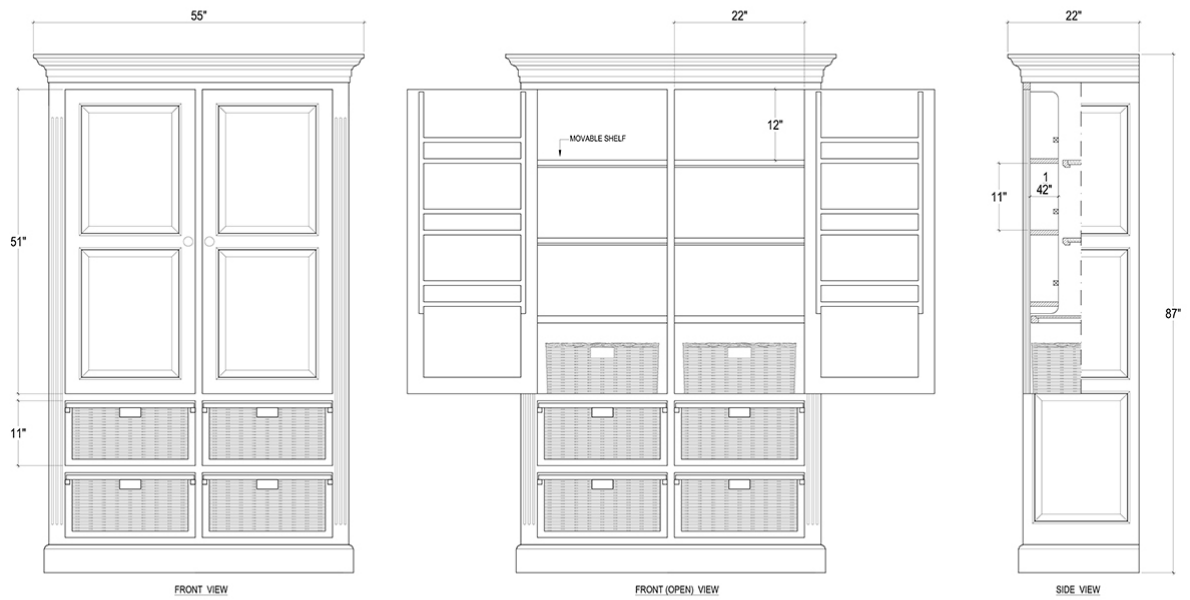

BRAMBLE

PRODUCT TEARSHEET

Sonoma Storage Cabinet w/ Baskets

Shown in: **WOB WHD LDT**

SKU: **26911**

Size: **56W x 22D x 87H in**

Overview

Sonoma Storage Cabinet w/Baskets

Visual Highlights

Technical Specification

Dimensions	56W x 22D x 87H in	CBM	1.98
Number of Packages	1	Cubic Feet	69.92 ft³
Package 1 Dimensions	58.7 x 25.2 x 92.5 in	Package 1 Weight	275.58 lbs
Package Weight Total	275.58 lbs	Net Weight	246.92 lbs
Material	Mahogany, Rattan Baskets		