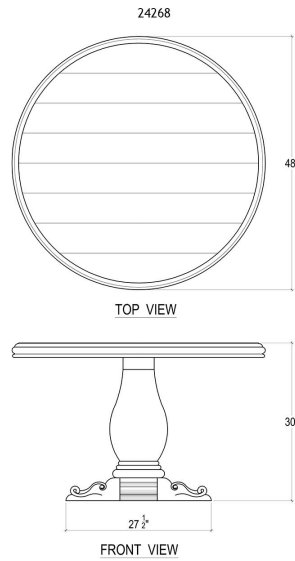

BRAMBLE

PRODUCT TEARSHEET

Drake Round Pedestal Table

Shown in: **24268 DRW (4 feet)**

SKU: **24268 / 24270**

Size: **in**

Overview

A beautiful urn-inspired base lends curvy appeal to the classic Drake Round Pedestal Table. Perfect for the breakfast nook, this table is crafted in gorgeous solid mahogany. This piece is offered with a vast array of finish and distress options to create a truly custom design. Comes in 2 sizes.

Visual Highlights

Technical Specification

Dimensions

in

CBM

Material

Mahogany

<https://www.brambleco.com/24268-24270>