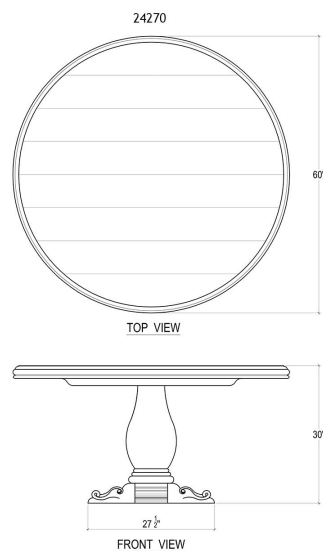

BRAMBLE

PRODUCT TEARSHEET

Drake Round Pedestal Table

Shown in: **24268 DRW (4 feet)**

SKU: **24268 / 24270**

Size: **in**

Overview

A beautiful urn-inspired base lends curvy appeal to the classic Drake Round Pedestal Table. Perfect for the breakfast nook, this table is crafted in gorgeous solid mahogany. This piece is offered with a vast array of finish and distress options to create a truly custom design. Comes in 2 sizes.

Visual Highlights

Technical Specification

Dimensions

in

CBM

Material

Mahogany

<https://www.brambleco.com/24268-24270>