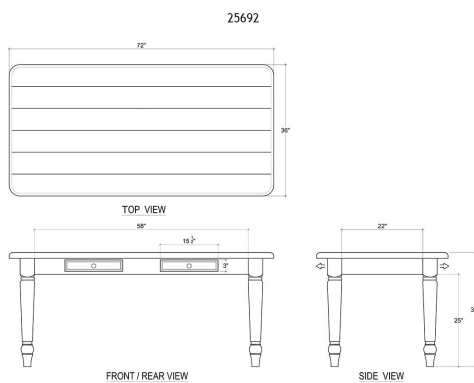

BRAMBLE

PRODUCT TEARSHEET

Farmhouse Dining Table

Shown in: **25692 STW (6 feet)**

SKU: **25692 / 25691**

Size: **72 - 84W x 36D x 31H in**

Overview

Masterfully designed, the Farmhouse Dining Table is a beauty in any traditional dining room. With graceful turned legs and a classic rectangular shape, this solid mahogany table is perfect for gathering family and friends. This piece is offered with a vast array of finish and distress options to create a truly custom design. Comes in 3 sizes.

Visual Highlights

Technical Specification

Dimensions	72 - 84W x 36D x 31H in	CBM
------------	--	-----

Material	Mahogany
----------	-----------------

<https://www.brambleco.com/farmhouse-dining-table>
