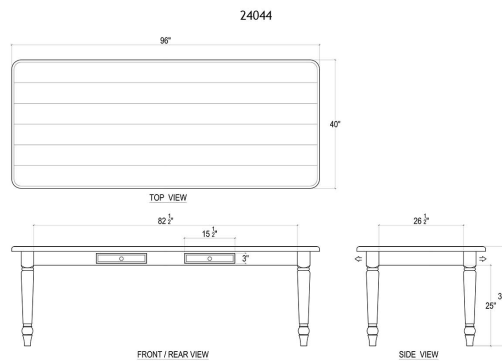

BRAMBLE

PRODUCT TEARSHEET

Farmhouse Dining Table

Shown in: **25692 STW (6 feet)**

SKU: **25692 / 25691**

Size: **72 - 84W x 36D x 31H in**

Overview

Masterfully designed, the Farmhouse Dining Table is a beauty in any traditional dining room. With graceful turned legs and a classic rectangular shape, this solid mahogany table is perfect for gathering family and friends. This piece is offered with a vast array of finish and distress options to create a truly custom design. Comes in 3 sizes.

Visual Highlights

Technical Specification

Dimensions	72 - 84W x 36D x 31H in	CBM
------------	--	-----

Material	Mahogany
----------	-----------------

<https://www.brambleco.com/farmhouse-dining-table>
