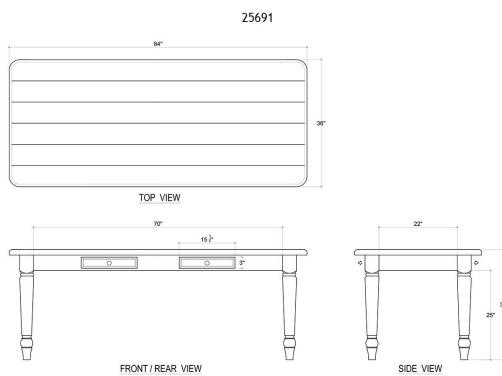

BRAMBLE

PRODUCT TEARSHEET

Farmhouse Dining Table

Shown in: **25692 STW (6 feet)**

SKU: **25692 / 25691**

Size: **72 - 84W x 36D x 31H in**

Overview

Masterfully designed, the Farmhouse Dining Table is a beauty in any traditional dining room. With graceful turned legs and a classic rectangular shape, this solid mahogany table is perfect for gathering family and friends. This piece is offered with a vast array of finish and distress options to create a truly custom design. Comes in 3 sizes.

Visual Highlights

Technical Specification

Dimensions	72 - 84W x 36D x 31H in	CBM
------------	--	-----

Material	Mahogany
----------	-----------------

<https://www.brambleco.com/farmhouse-dining-table>
