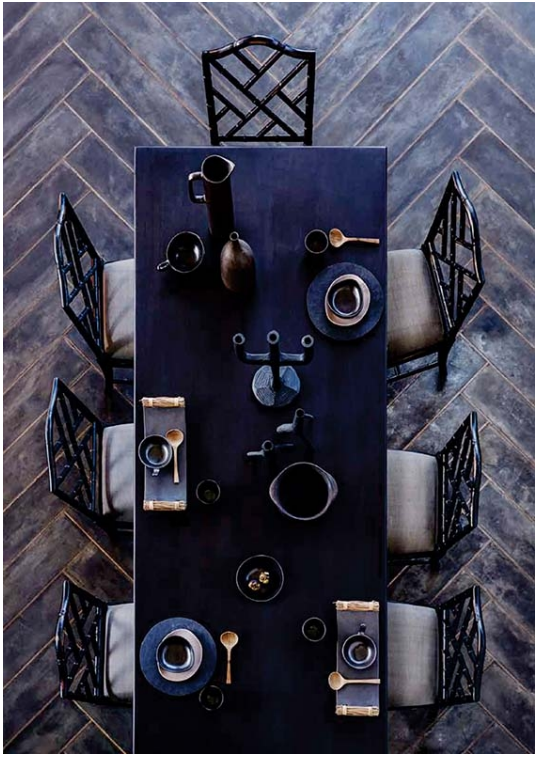

BRAMBLE

PRODUCT TEARSHEET

Farmhouse Dining Table

Shown in: **25692 STW (6 feet)**

SKU: **25692 / 25691**

Size: **72 - 84W x 36D x 31H in**

Overview

Masterfully designed, the Farmhouse Dining Table is a beauty in any traditional dining room. With graceful turned legs and a classic rectangular shape, this solid mahogany table is perfect for gathering family and friends. This piece is offered with a vast array of finish and distress options to create a truly custom design. Comes in 3 sizes.

Visual Highlights

Technical Specification

Dimensions	72 - 84W x 36D x 31H in	CBM
------------	--	-----

Material	Mahogany
----------	-----------------

<https://www.brambleco.com/farmhouse-dining-table>
