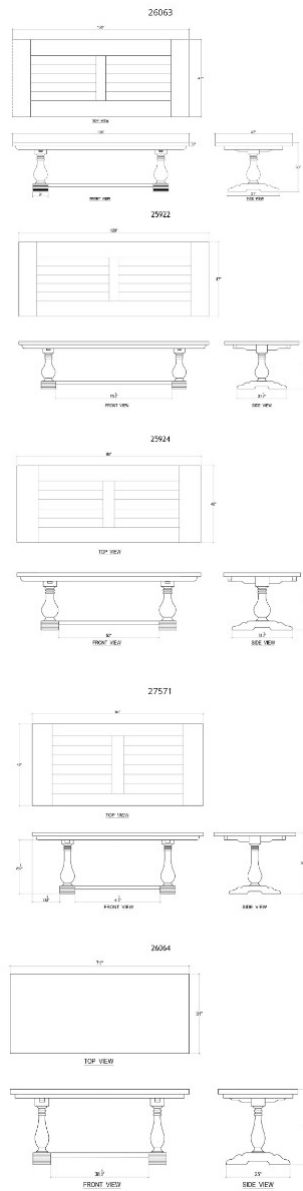

BRAMBLE

PRODUCT TEARSHEET

Trestle Dining Table

Shown in: **25922 CCA (10 feet)**

SKU: **25922 / 25924 / 26063 / 27571 / 26064**

Size: **in**

Overview

Elegant and tastefully crafted, the Trestle Dining Table offers a traditional and timeless look. Its solid mahogany construction adds quality to a beautiful dining room focal point. Comes in 5 sizes.

Visual Highlights

Technical Specification

Dimensions

in

CBM

Material

Mahogany

<https://www.brambleco.com/trestle-dining-table>
