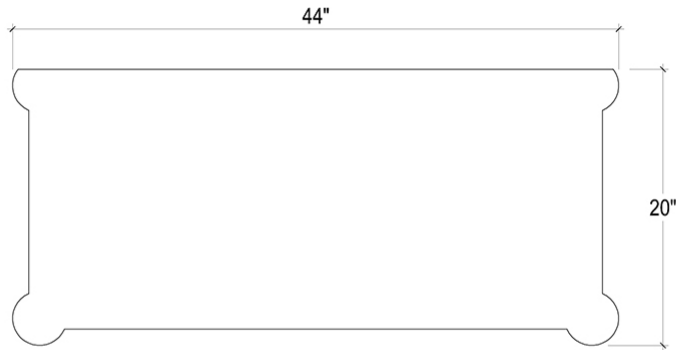

EST. *B* 1991

BRAMBLE

PRODUCT TEARSHEET

Kelly Dresser

Shown in: **HRW LDT**

SKU: **26758**

Size: **44W x 20D x 37H in**

Overview

Kelly Dresser

Visual Highlights

Technical Specification

Dimensions	44W x 20D x 37H in	CBM	0.7
Number of Packages	1	Cubic Feet	24.72 ft³
Package 1 Dimensions	47.2 x 23.2 x 46.1 in	Package 1 Weight	121.25 lbs
Package Weight Total	121.25 lbs	Net Weight	113.54 lbs
Material	Mahogany, Mirror	Best Seller	