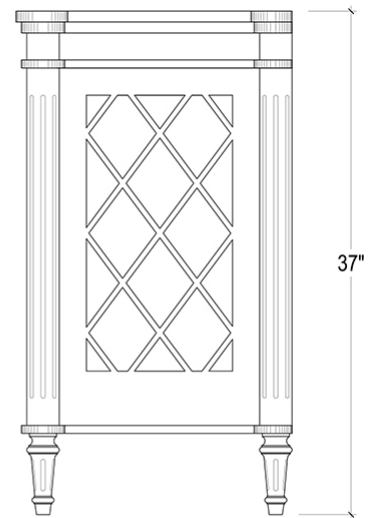

EST. *B* 1991

BRAMBLE

PRODUCT TEARSHEET

Kelly Dresser

Shown in: **HRW LDT**

SKU: **26758**

Size: **44W x 20D x 37H in**

Overview

Kelly Dresser

Visual Highlights

Technical Specification

Dimensions	44W x 20D x 37H in	CBM	0.7
Number of Packages	1	Cubic Feet	24.72 ft³
Package 1 Dimensions	47.2 x 23.2 x 46.1 in	Package 1 Weight	121.25 lbs
Package Weight Total	121.25 lbs	Net Weight	113.54 lbs
Material	Mahogany, Mirror	Best Seller	