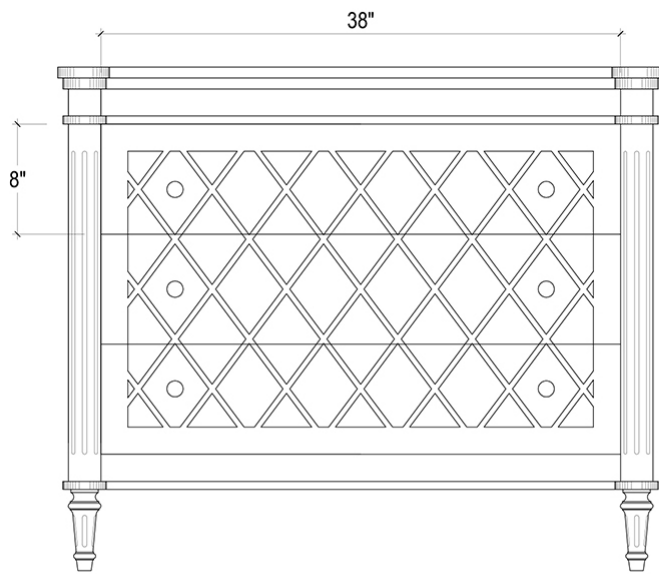

EST. *B* 1991

BRAMBLE

PRODUCT TEARSHEET

Kelly Dresser

Shown in: **HRW LDT**

SKU: **26758**

Size: **44W x 20D x 37H in**

Overview

Kelly Dresser

Visual Highlights

Technical Specification

Dimensions	44W x 20D x 37H in	CBM	0.7
Number of Packages	1	Cubic Feet	24.72 ft³
Package 1 Dimensions	47.2 x 23.2 x 46.1 in	Package 1 Weight	121.25 lbs
Package Weight Total	121.25 lbs	Net Weight	113.54 lbs
Material	Mahogany, Mirror	Best Seller	