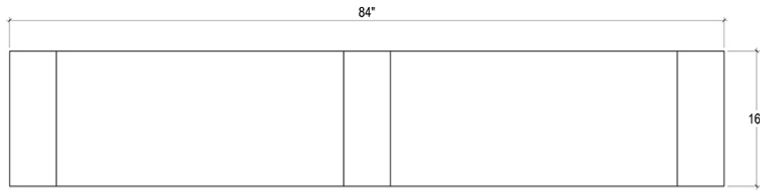

# Sonoma Media Console 84"

---

Shown in: **WOB SWH**

SKU: **26743**

Size: **84W x 16D x 42H in**

# Overview

---

Sonoma Media Console 7'

TOP VIEW

FRONT VIEW

SIDE VIEW

FRONT VIEW

## Technical Specification

---

Dimensions	<b>84W x 16D x 42H in</b>	CBM	<b>1.12</b>
Number of Packages	<b>1</b>	Cubic Feet	<b>39.55 ft<sup>3</sup></b>
Package 1 Dimensions	<b>85.8 x 17.7 x 44.9 in</b>	Package 1 Weight	<b>244.71 lbs</b>
Package Weight Total	<b>244.71 lbs</b>	Net Weight	<b>216.05 lbs</b>
Material	<b>Mahogany</b>	<b>Best Seller</b>	