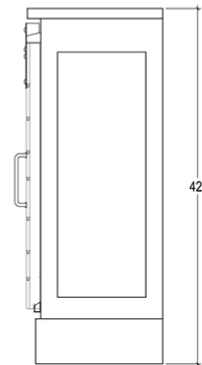

# Sonoma Media Console 84"

---

Shown in: **WOB SWH**

SKU: **26743**

Size: **84W x 16D x 42H in**

# Overview

---

Sonoma Media Console 7'

TOP VIEW

FRONT VIEW

SIDE VIEW

FRONT VIEW

## Technical Specification

---

Dimensions	<b>84W x 16D x 42H in</b>	CBM	<b>1.12</b>
Number of Packages	<b>1</b>	Cubic Feet	<b>39.55 ft<sup>3</sup></b>
Package 1 Dimensions	<b>85.8 x 17.7 x 44.9 in</b>	Package 1 Weight	<b>244.71 lbs</b>
Package Weight Total	<b>244.71 lbs</b>	Net Weight	<b>216.05 lbs</b>
Material	<b>Mahogany</b>	<b>Best Seller</b>	