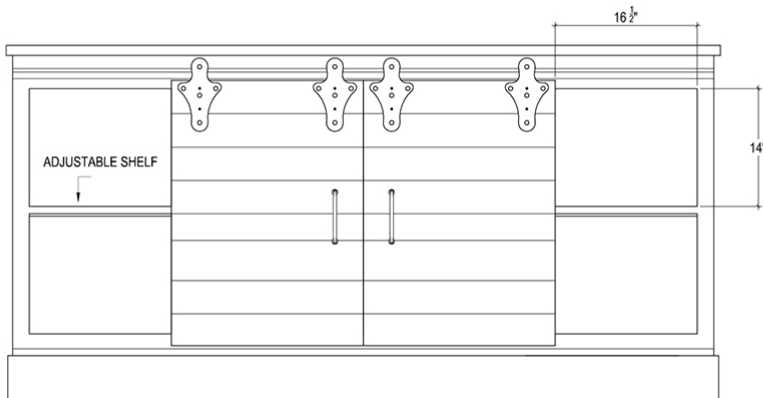

# Overview

---

Sonoma Media Console 7'

TOP VIEW

FRONT VIEW

SIDE VIEW

FRONT VIEW

## Technical Specification

---

Dimensions	<b>84W x 16D x 42H in</b>	CBM	<b>1.12</b>
Number of Packages	<b>1</b>	Cubic Feet	<b>39.55 ft<sup>3</sup></b>
Package 1 Dimensions	<b>85.8 x 17.7 x 44.9 in</b>	Package 1 Weight	<b>244.71 lbs</b>
Package Weight Total	<b>244.71 lbs</b>	Net Weight	<b>216.05 lbs</b>
Material	<b>Mahogany</b>	<b>Best Seller</b>	