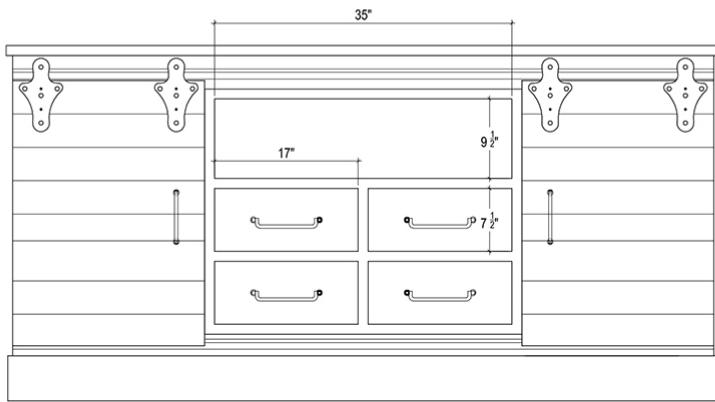

# Sonoma Media Console 84"

---

Shown in: **WOB SWH**

SKU: **26743**

Size: **84W x 16D x 42H in**

# Overview

---

Sonoma Media Console 7'

TOP VIEW

FRONT VIEW

SIDE VIEW

FRONT VIEW

## Technical Specification

---

Dimensions	<b>84W x 16D x 42H in</b>	CBM	<b>1.12</b>
Number of Packages	<b>1</b>	Cubic Feet	<b>39.55 ft<sup>3</sup></b>
Package 1 Dimensions	<b>85.8 x 17.7 x 44.9 in</b>	Package 1 Weight	<b>244.71 lbs</b>
Package Weight Total	<b>244.71 lbs</b>	Net Weight	<b>216.05 lbs</b>
Material	<b>Mahogany</b>	<b>Best Seller</b>	