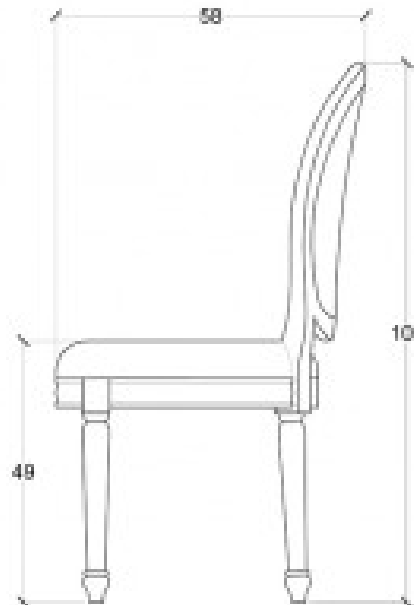

**TULIP DINING CHAIR W/O FLUTED LEG**

SKU:	25938.config
DIMENSIONS:	20.1W x 23.6D x 39.8H in
CUBIC FEET	7.33 ft <sup>3</sup>
COLLECTION:	Homestead
NET WEIGHT	22.05 lbs
QUICK SHIP:	No
CBM (BOX)	0.228096 m <sup>3</sup>
NUMBER OF BOXES:	1
BOX DIMENSIONS:	23.2W x 26.8D x 45.3H in

FRONT VIEW

SIDE VIEW