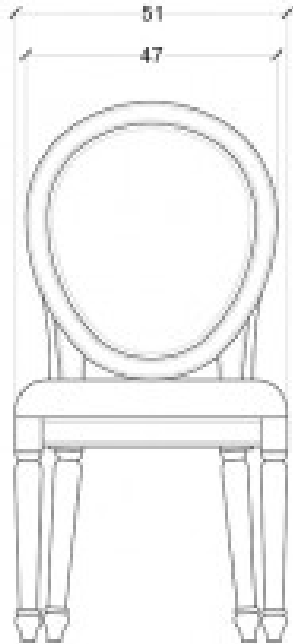

**TULIP DINING CHAIR W/O FLUTED LEG**

SKU:	25938.config
DIMENSIONS:	20.1W x 23.6D x 39.8H in
CUBIC FEET	7.33 ft <sup>3</sup>
COLLECTION:	Homestead
NET WEIGHT	22.05 lbs
QUICK SHIP:	No
CBM (BOX)	0.228096 m <sup>3</sup>
NUMBER OF BOXES:	1
BOX DIMENSIONS:	23.2W x 26.8D x 45.3H in

FRONT VIEW

SIDE VIEW