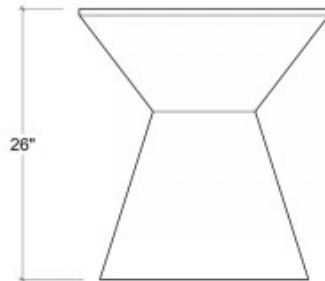

RETRO URBAN TABLE LRG

SKU:	27294
DIMENSIONS:	26H x 24W x 24D in
CUBIC FEET	9.75 ft ³
MATERIAL:	Mahogany
COLLECTION:	Urban
QUICK SHIP:	No
CBM (BOX)	0.308425 m ³
NUMBER OF BOXES:	1
BOX DIMENSIONS:	31.5H x 27.2W x 27.2D in

TOP VIEW

FRONT VIEW