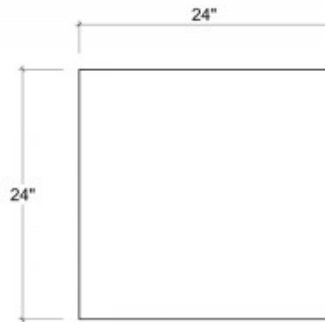

RETRO URBAN TABLE LRG

SKU:	27294
DIMENSIONS:	26H x 24W x 24D in
CUBIC FEET	9.75 ft ³
MATERIAL:	Mahogany
COLLECTION:	Urban
QUICK SHIP:	No
CBM (BOX)	0.308425 m ³
NUMBER OF BOXES:	1
BOX DIMENSIONS:	31.5H x 27.2W x 27.2D in

TOP VIEW

FRONT VIEW