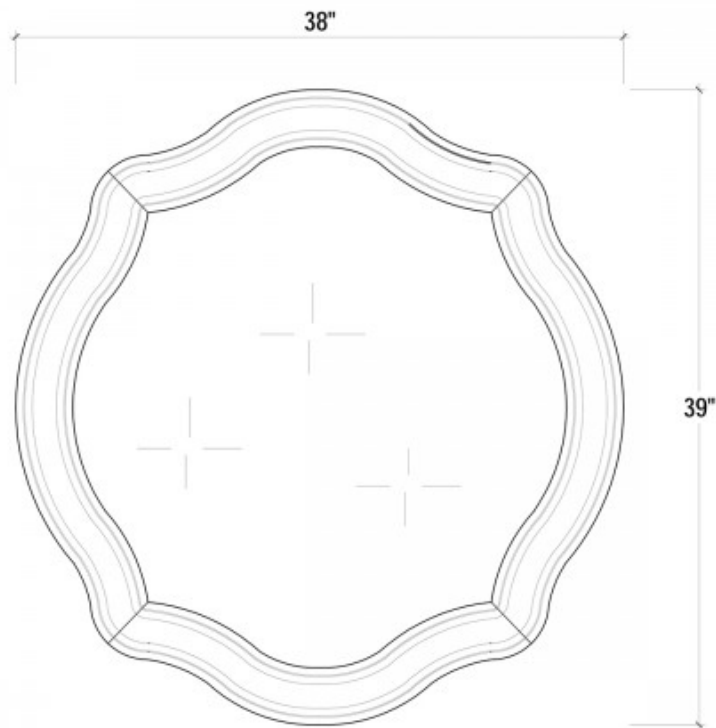

ROSE MIRROR

SKU:	23462.config
DIMENSIONS:	37.8W x 1.6D x 39.4H in
CUBIC FEET	2.32 ft <sup>3</sup>
MATERIAL:	Mahogany
COLLECTION:	Mirrors
NET WEIGHT	31.97 lbs
QUICK SHIP:	No
CBM (BOX)	0.0856 m <sup>3</sup>
NUMBER OF BOXES:	1
BOX DIMENSIONS:	40.9W x 4.7D x 44.9H in

FRONT VIEW