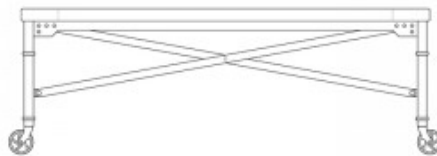

MERCANTILE COFFEE TABLE

SKU:	26412.config
DIMENSIONS:	18.5H x 52W x 28.7D in
CUBIC FEET	6.63 ft ³
MATERIAL:	Mahogany
COLLECTION:	Urban
NET WEIGHT	66.14 lbs
QUICK SHIP:	Yes
CBM (BOX)	0.240856 m ³
NUMBER OF BOXES:	1
BOX DIMENSIONS:	11.8H x 55.1W x 31.9D in

TOP VIEW

FRONT VIEW

SIDE VIEW