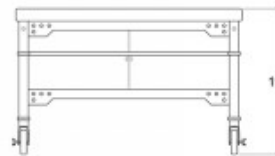

MERCANTILE COFFEE TABLE

SKU:	26412.config
DIMENSIONS:	18.5H x 52W x 28.7D in
CUBIC FEET	6.63 ft ³
MATERIAL:	Mahogany
COLLECTION:	Urban
NET WEIGHT	66.14 lbs
QUICK SHIP:	Yes
CBM (BOX)	0.240856 m ³
NUMBER OF BOXES:	1
BOX DIMENSIONS:	11.8H x 55.1W x 31.9D in

TOP VIEW

FRONT VIEW

SIDE VIEW